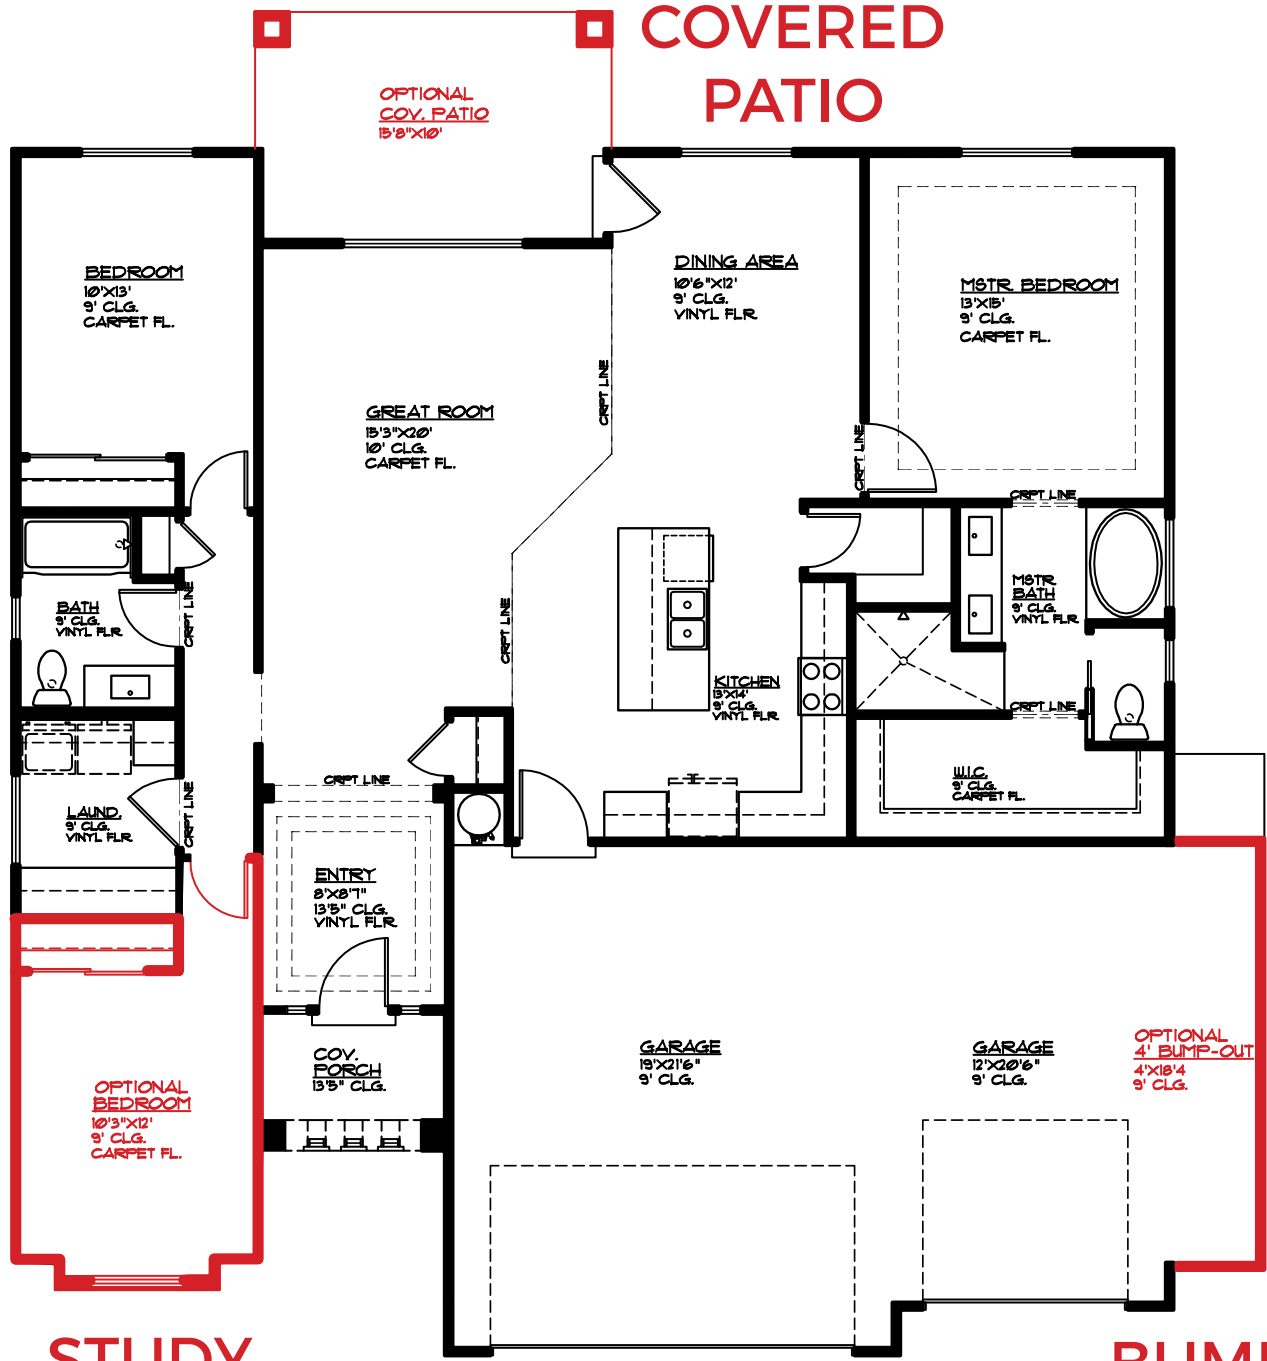

879 N. Sage Crest Dr.  
Washington, UT  
435.652.5238

Dakota Murdock 801.831.1192  
Shane Calder 435.760.2009

**STUDY**

**BUMP-OUT  
GARAGE**

**MAIN FLOOR PLAN**

MAIN FLOOR - 1760 SQ. FT.  
GARAGE AREA - 772 SQ. FT.  
COV. PORCH 48 SQ. FT.  
COV. PATIO 154 SQ. FT.