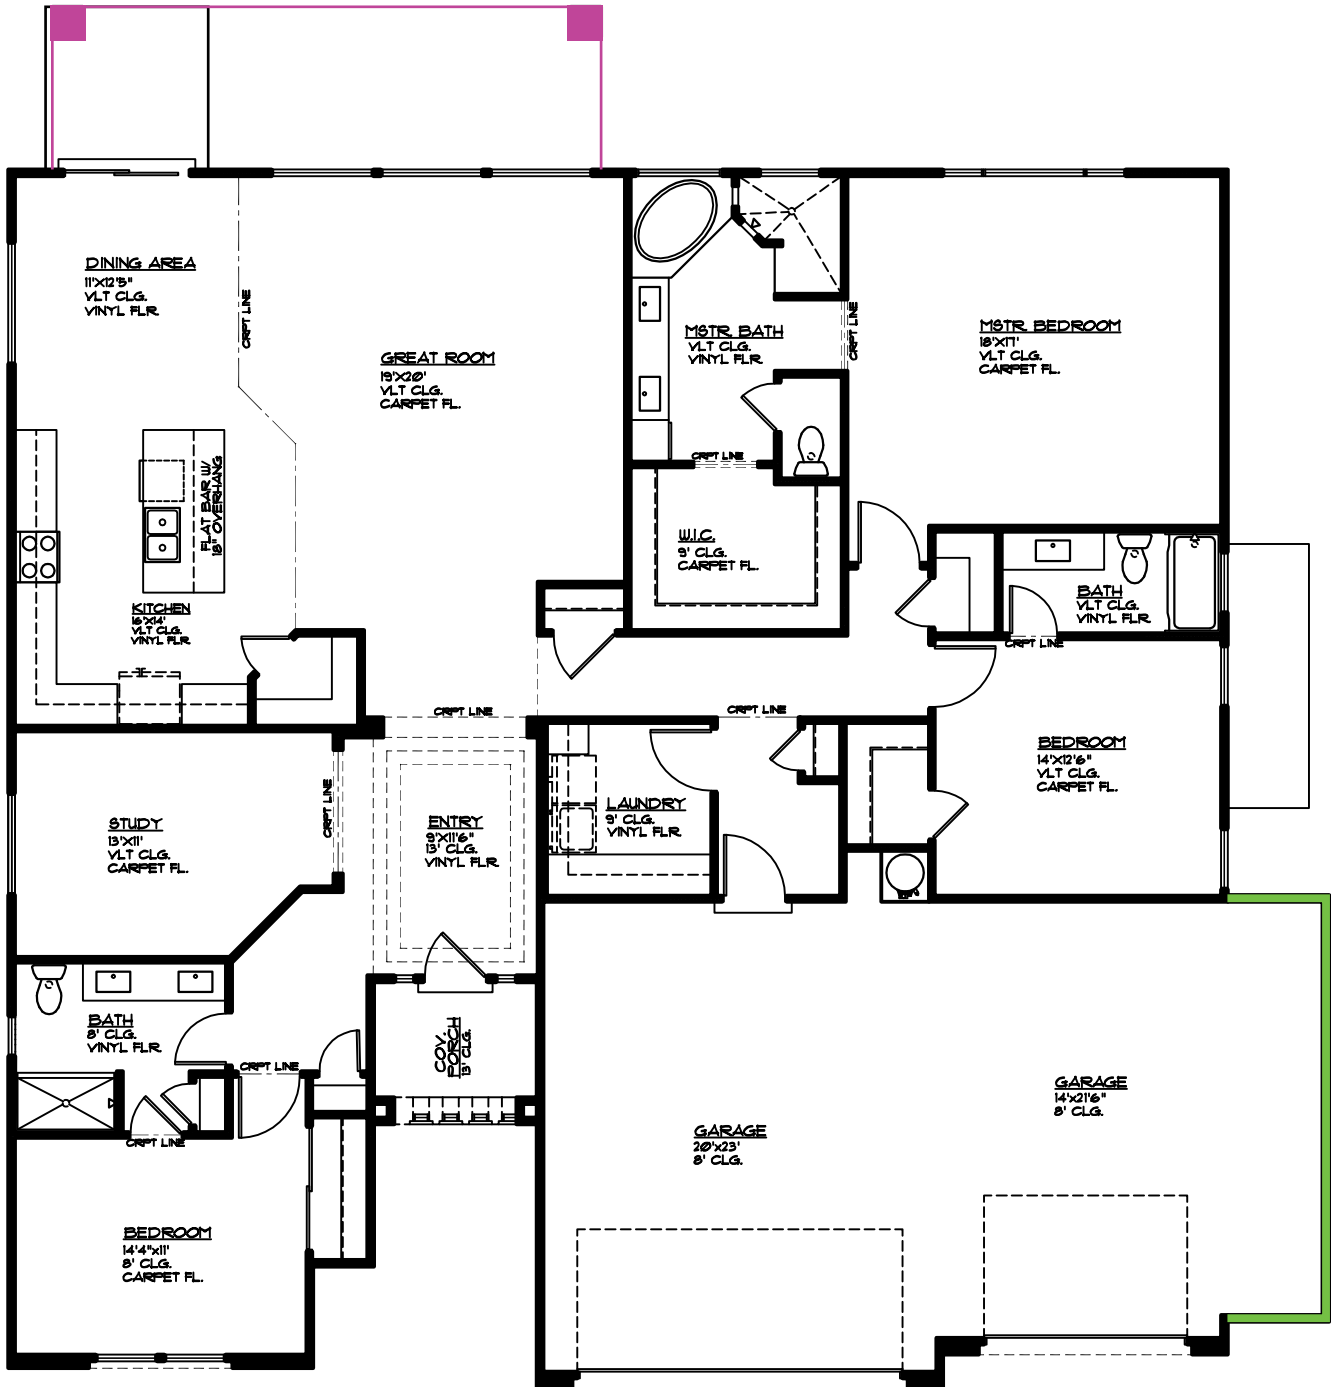

River Road
St. George, UT
435.652.5237

Dakota Murdock 801.831.1192
Stephanie Cummings 435.256.7990

MAIN FLOOR PLAN

 Covered Patio 27' x 8', 216 sq. ft.

 5' Bump-out 5' x 21'4", 110 sq. ft.