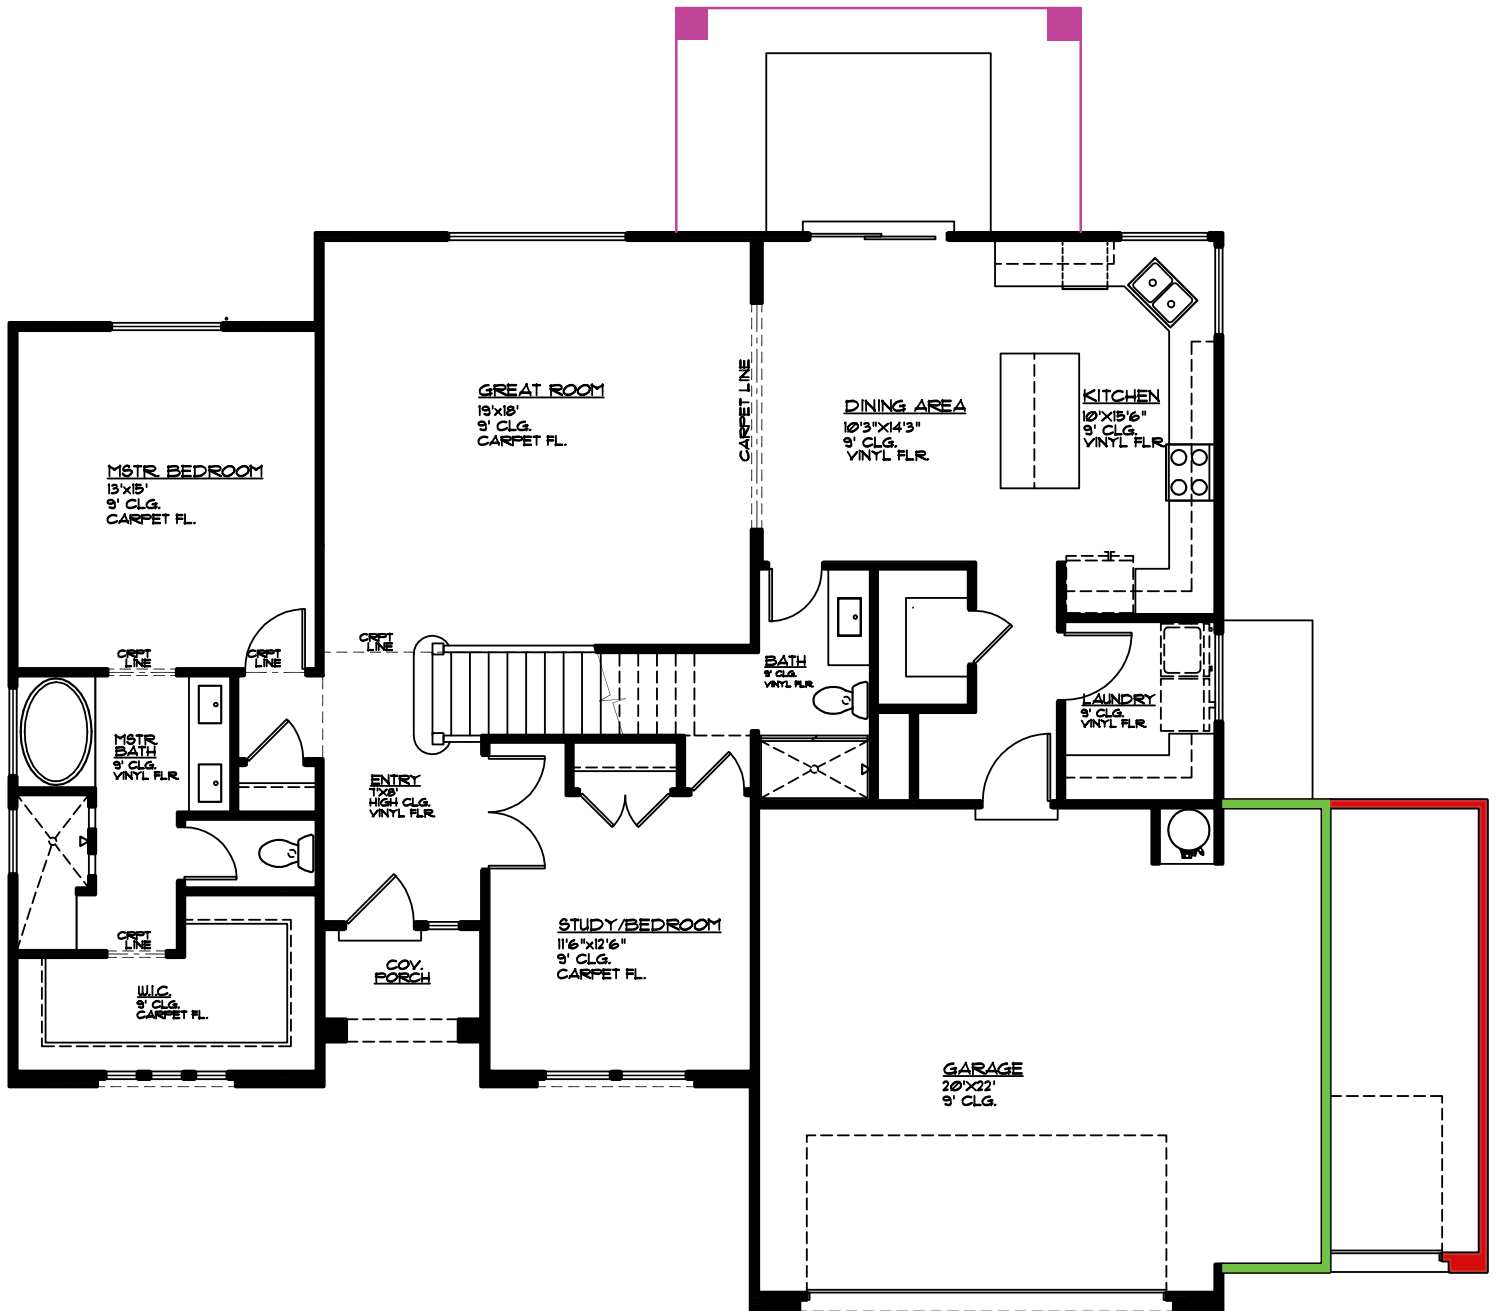

## Monterey Rock Option

# Plan 2800 OPTIONS

WHITE  SANDS

River Road  
St. George, UT  
435.652.5237

Dakota Murdock 801.831.1192  
Stephanie Cummings 435.256.7990

**MAIN FLOOR PLAN**

-  Covered Patio 18' x 10', 180 sq. ft.
-  3rd Car Garage 12'x20'3", 252 sq. ft.
-  5' Bump-out 5'x20'3" ,105 sq. ft.