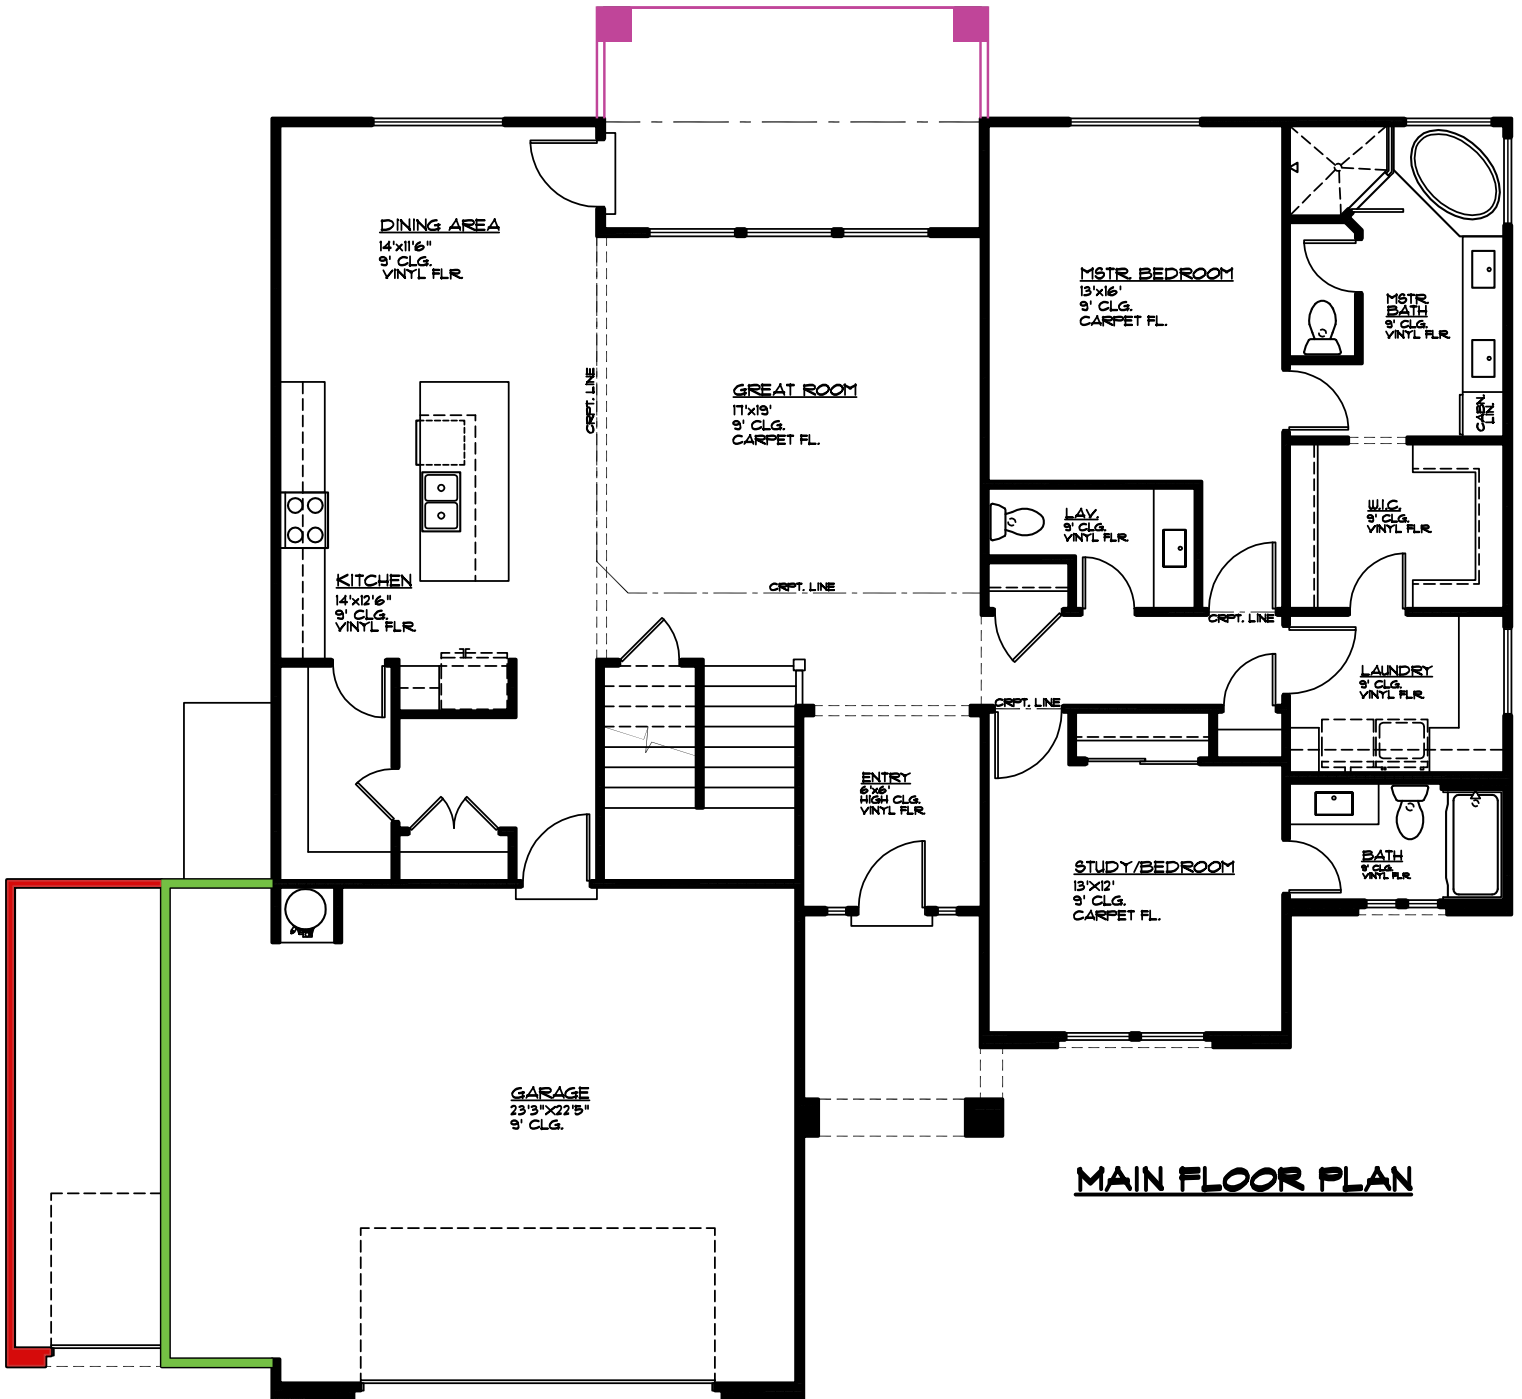

River Road
St. George, UT
435.652.5237

Dakota Murdock 801.831.1192
Stephanie Cummings 435.256.7990

MAIN FLOOR PLAN

- Covered Patio 17'8" x 5', 89 sq. ft.
- 3rd Car Garage 12'x20'10", 264 sq. ft.
- 5' Bump-out 5'x21'4" ,110 sq. ft.