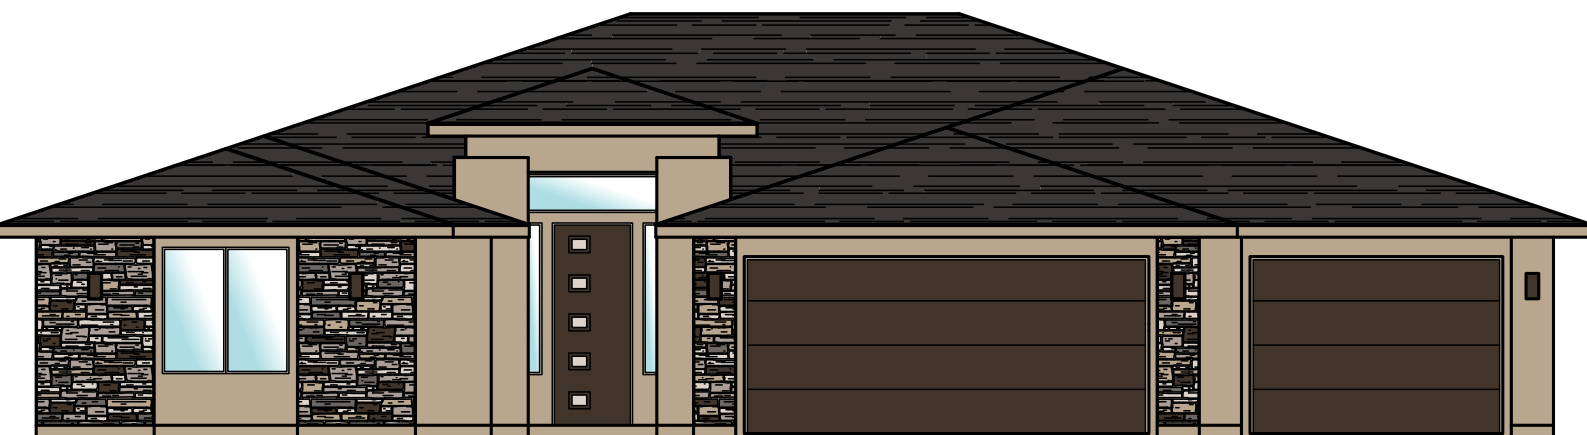

Plan 2592 OPTIONS

WHITE SANDS

River Road
St. George, UT
435.652.5237

Dakota Murdock 801.831.1192
Karen Murdock 801.787.5132

Monterey Rock Option

Winslow Prairie Rock Option

Plan 2592 OPTIONS

WHITE SANDS

River Road
St. George, UT
435.652.5237

Dakota Murdock 801.831.1192
Karen Murdock 801.787.5132

MAIN FLOOR PLAN

Covered Patio 27' x 8', 216 sq. ft.

5' Bump-out 5' x 21'4", 110 sq. ft.