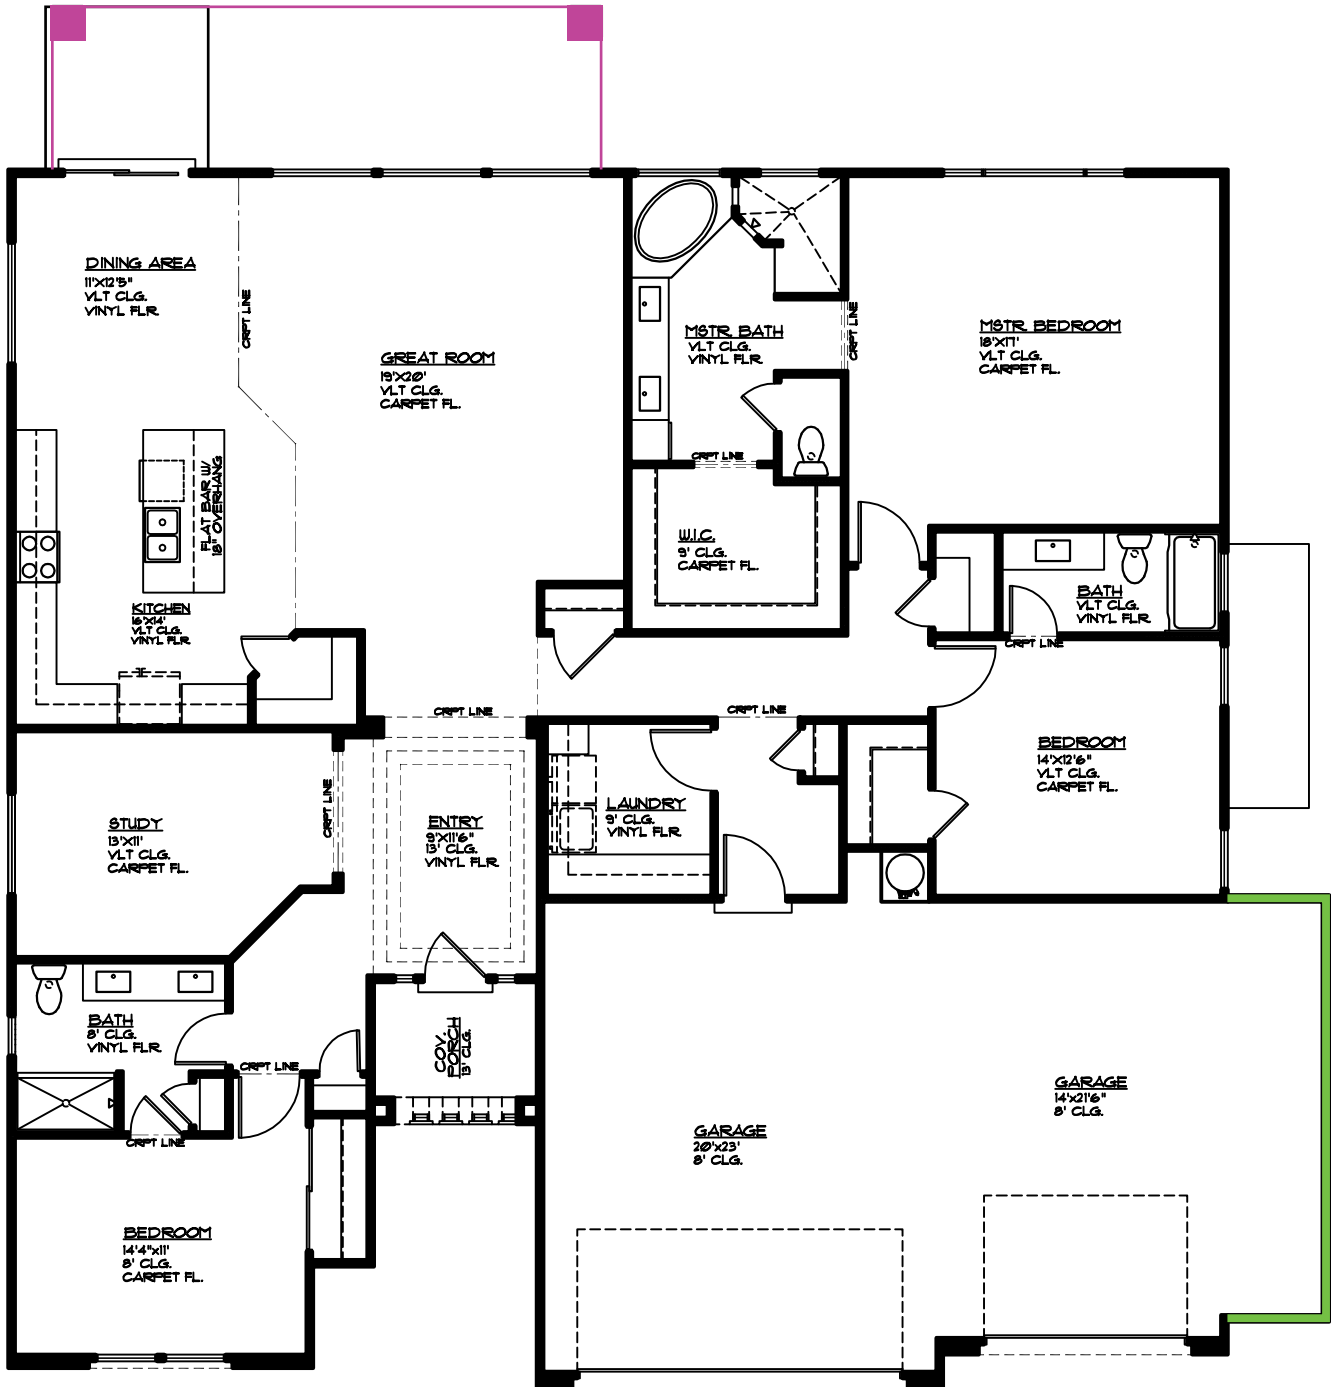

Plan 2592 OPTIONS

WHITE SANDS

River Road
St. George, UT
435.652.5237

Dakota Murdock 801.831.1192
Karen Murdock 801.787.5132

Monterey Rock Option

Winslow Prairie Rock Option

Plan 2592 OPTIONS

WHITE SANDS

River Road
St. George, UT
435.652.5237

Dakota Murdock 801.831.1192
Karen Murdock 801.787.5132

MAIN FLOOR PLAN

Covered Patio 27' x 8', 216 sq. ft.

5' Bump-out 5' x 21'4", 110 sq. ft.