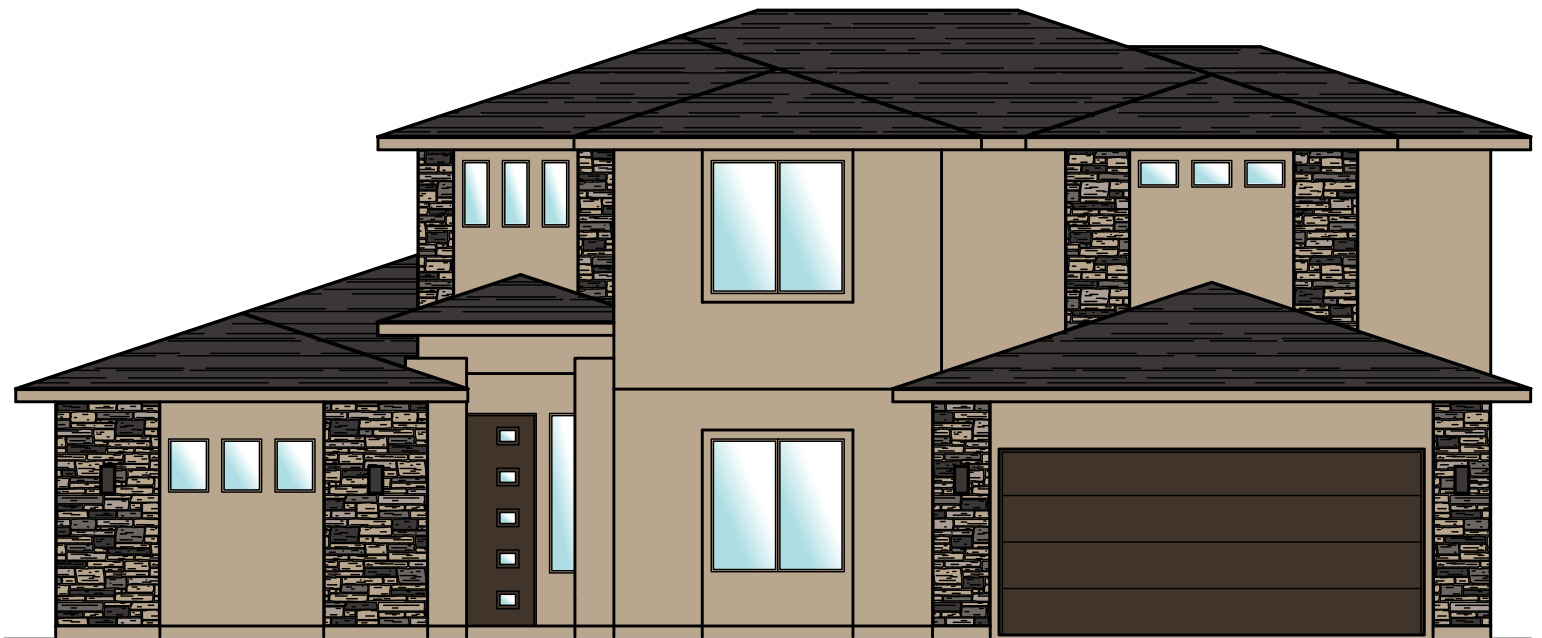

Plan 2800 OPTIONS

WHITE SANDS

River Road
St. George, UT
435.652.5237

Dakota Murdock 801.831.1192
Karen Murdock 801.787.5132

Monterey Rock Option

Winslow Prairie Rock Option

Plan 2800 OPTIONS

WHITE  SANDS

River Road
St. George, UT
435.652.5237

Dakota Murdock 801.831.1192
Karen Murdock 801.787.5132

MAIN FLOOR PLAN

- Covered Patio 18' x 10', 180 sq. ft.
- 3rd Car Garage 12'x20'3", 252 sq. ft.
- 5' Bump-out 5'x20'3" ,105 sq. ft.