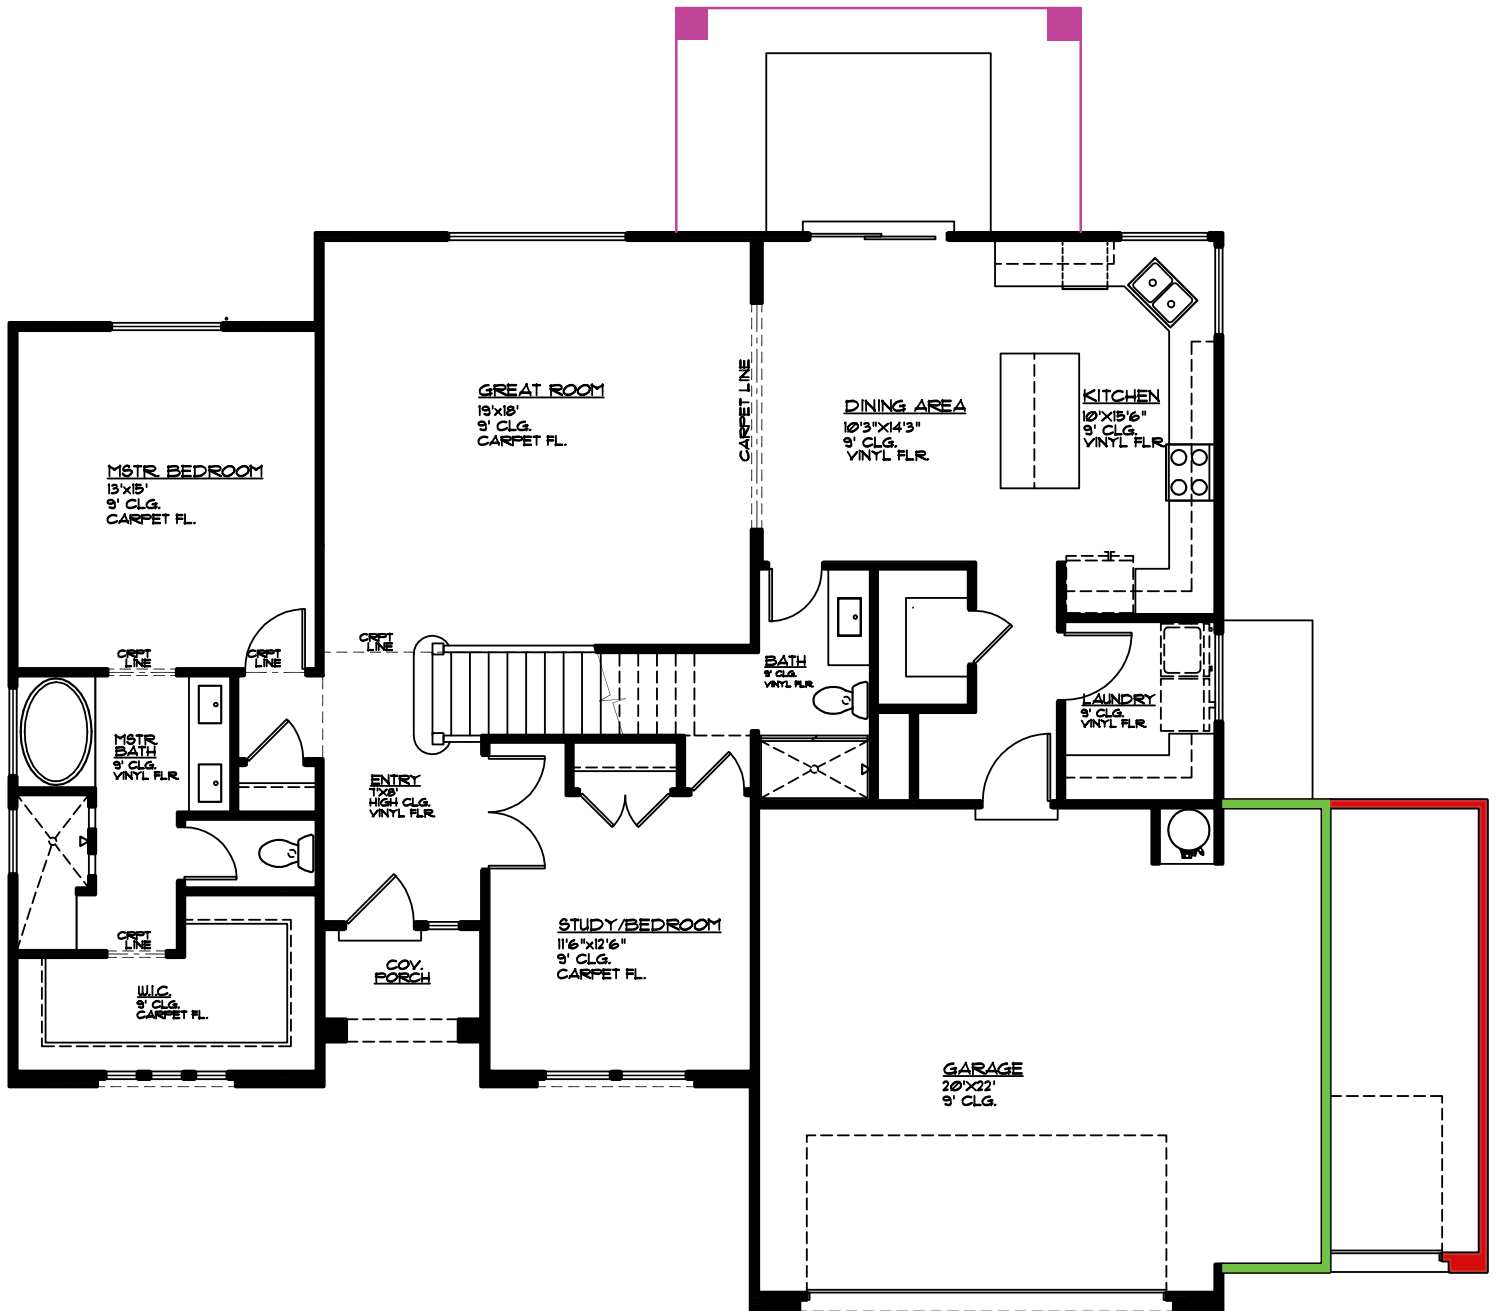

Plan 2800 OPTIONS

WHITE SANDS

River Road
St. George, UT
435.652.5237

Dakota Murdock 801.831.1192
Karen Murdock 801.787.5132

Monterey Rock Option

Winslow Prairie Rock Option

Plan 2800 OPTIONS

WHITE  SANDS

River Road
St. George, UT
435.652.5237

Dakota Murdock 801.831.1192
Karen Murdock 801.787.5132

MAIN FLOOR PLAN

- Covered Patio 18' x 10', 180 sq. ft.
- 3rd Car Garage 12'x20'3", 252 sq. ft.
- 5' Bump-out 5'x20'3" ,105 sq. ft.