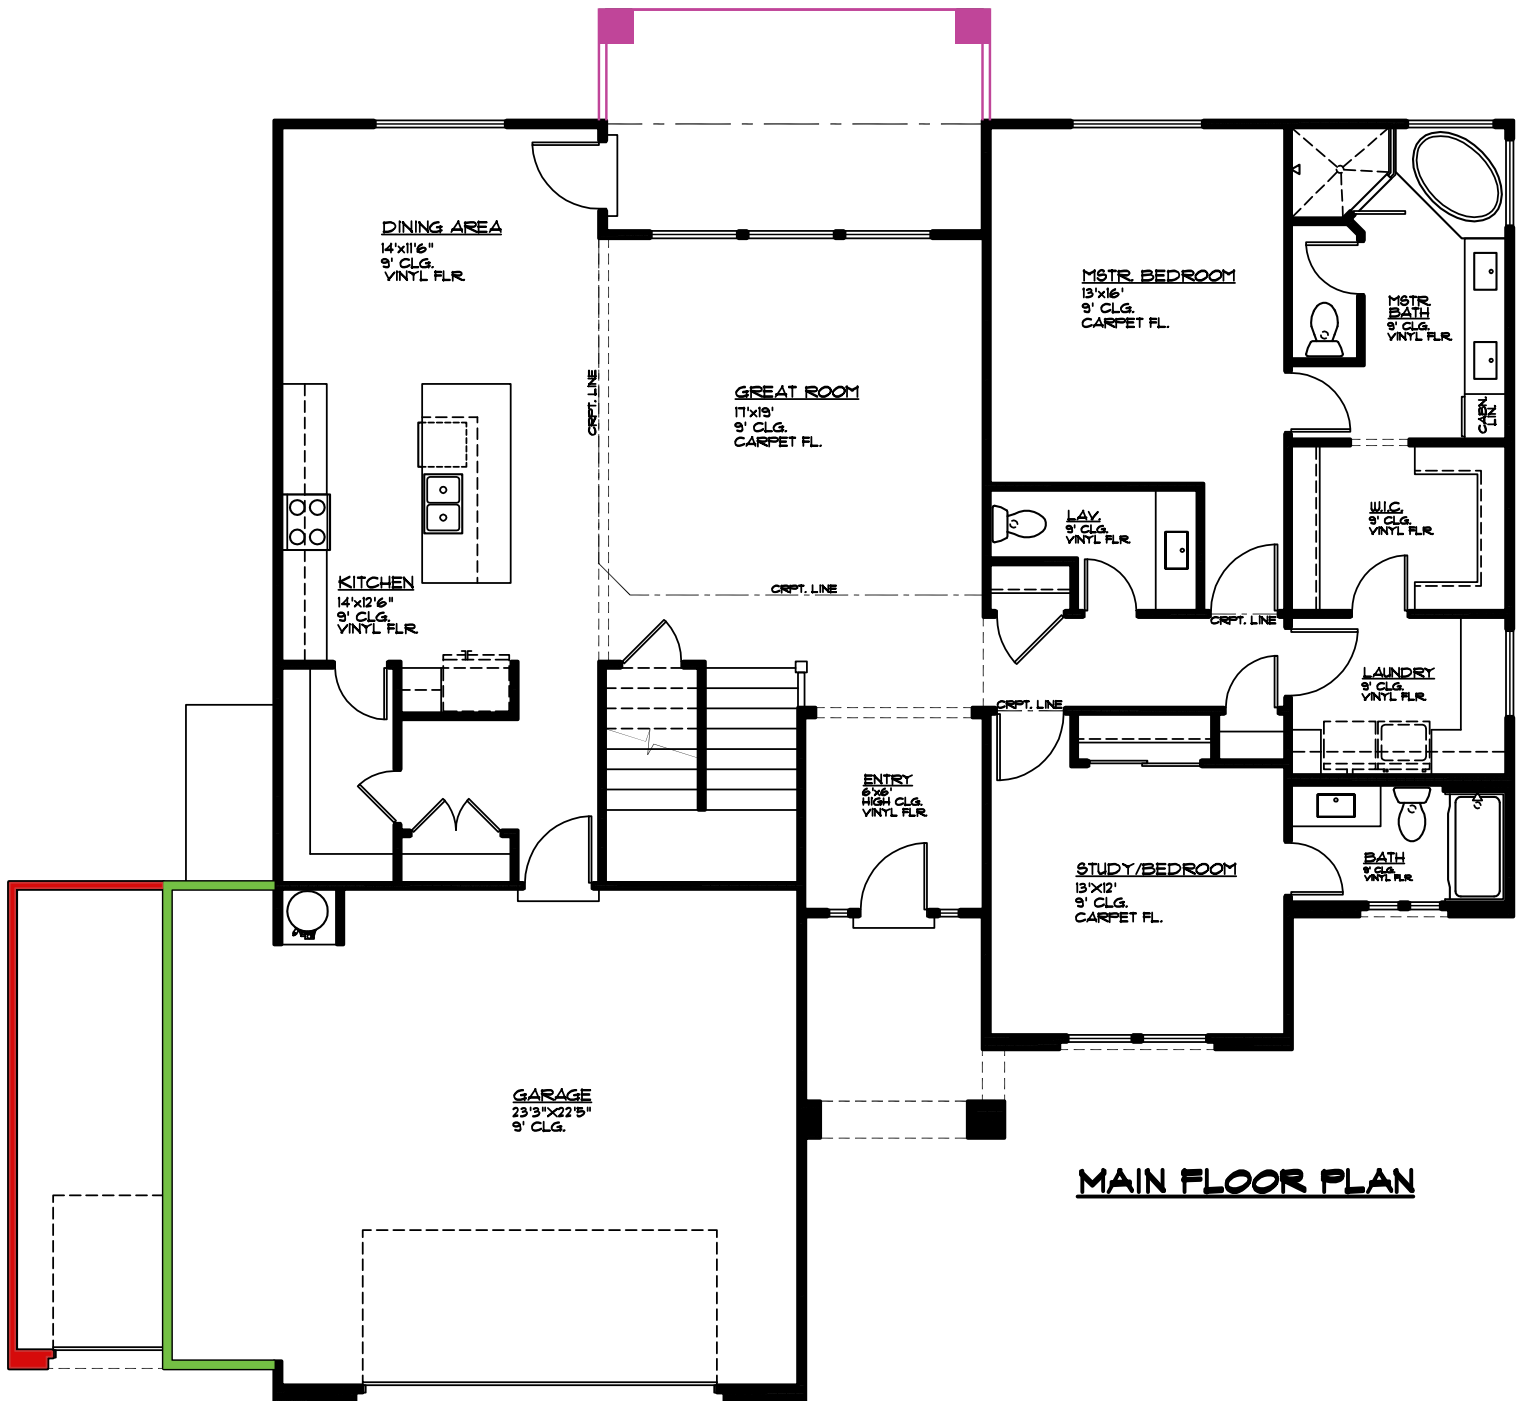

Plan 3035 OPTIONS

WHITE SANDS

River Road
St. George, UT
435.652.5237

Dakota Murdock 801.831.1192
Karen Murdock 801.787.5132

Monterey Rock Option

Winslow Prairie Rock Option

Plan 3035 OPTIONS

WHITE  SANDS

River Road
St. George, UT
435.652.5237

Dakota Murdock 801.831.1192
Karen Murdock 801.787.5132

-  Covered Patio 17'8" x 5', 89 sq. ft.
-  3rd Car Garage 12'x20'10", 264 sq. ft.
-  5' Bump-out 5'x21'4", 110 sq. ft.