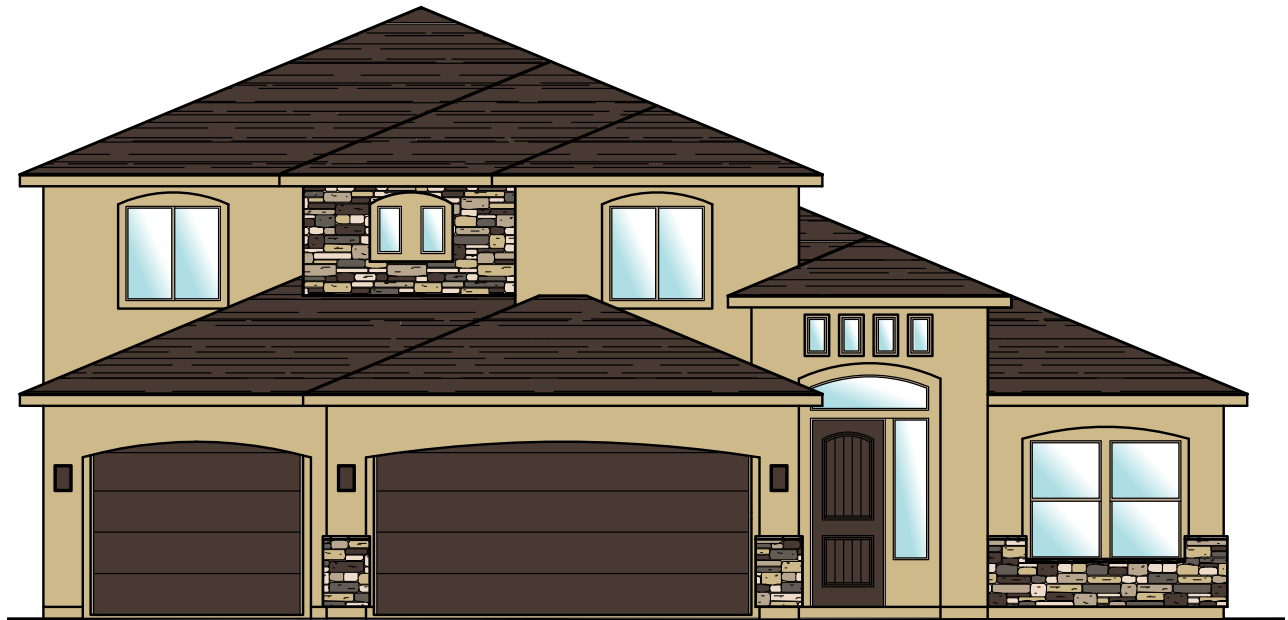

Plan 3300 OPTIONS

WHITE SANDS

River Road
St. George, UT
435.652.5237

Dakota Murdock 801.831.1192
Karen Murdock 801.787.5132

Monterey Rock Option

Winslow Prairie Rock Option

Plan 3300 OPTIONS

WHITE  SANDS

River Road
St. George, UT
435.652.5237

Dakota Murdock 801.831.1192
Karen Murdock 801.787.5132

MAIN FLOOR PLAN

-  Covered Patio 21'8" x 5', 109 sq. ft.
-  5' Bump-out 5' x 18'4" ,95 sq. ft.