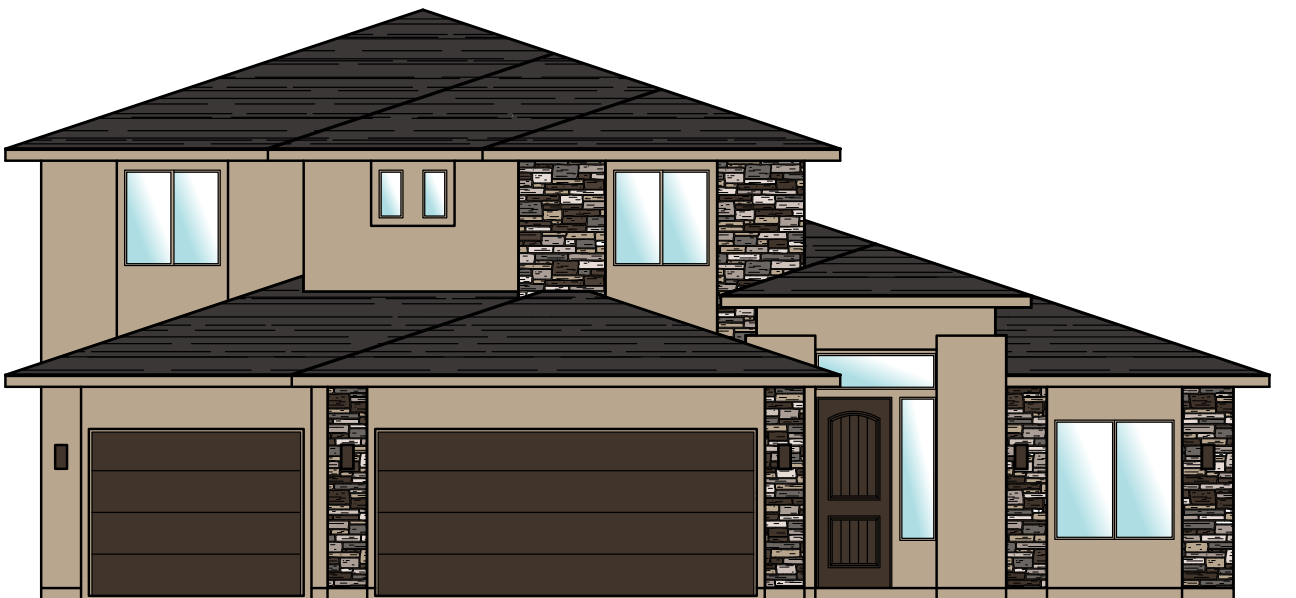

Plan 3300 OPTIONS

WHITE SANDS

River Road
St. George, UT
435.652.5237

Dakota Murdock 801.831.1192
Karen Murdock 801.787.5132

Monterey Rock Option

Winslow Prairie Rock Option

Plan 3300 OPTIONS

WHITE  SANDS

River Road
St. George, UT
435.652.5237

Dakota Murdock 801.831.1192
Karen Murdock 801.787.5132

MAIN FLOOR PLAN

-  Covered Patio 21'8" x 5', 109 sq. ft.
-  5' Bump-out 5' x 18'4" ,95 sq. ft.