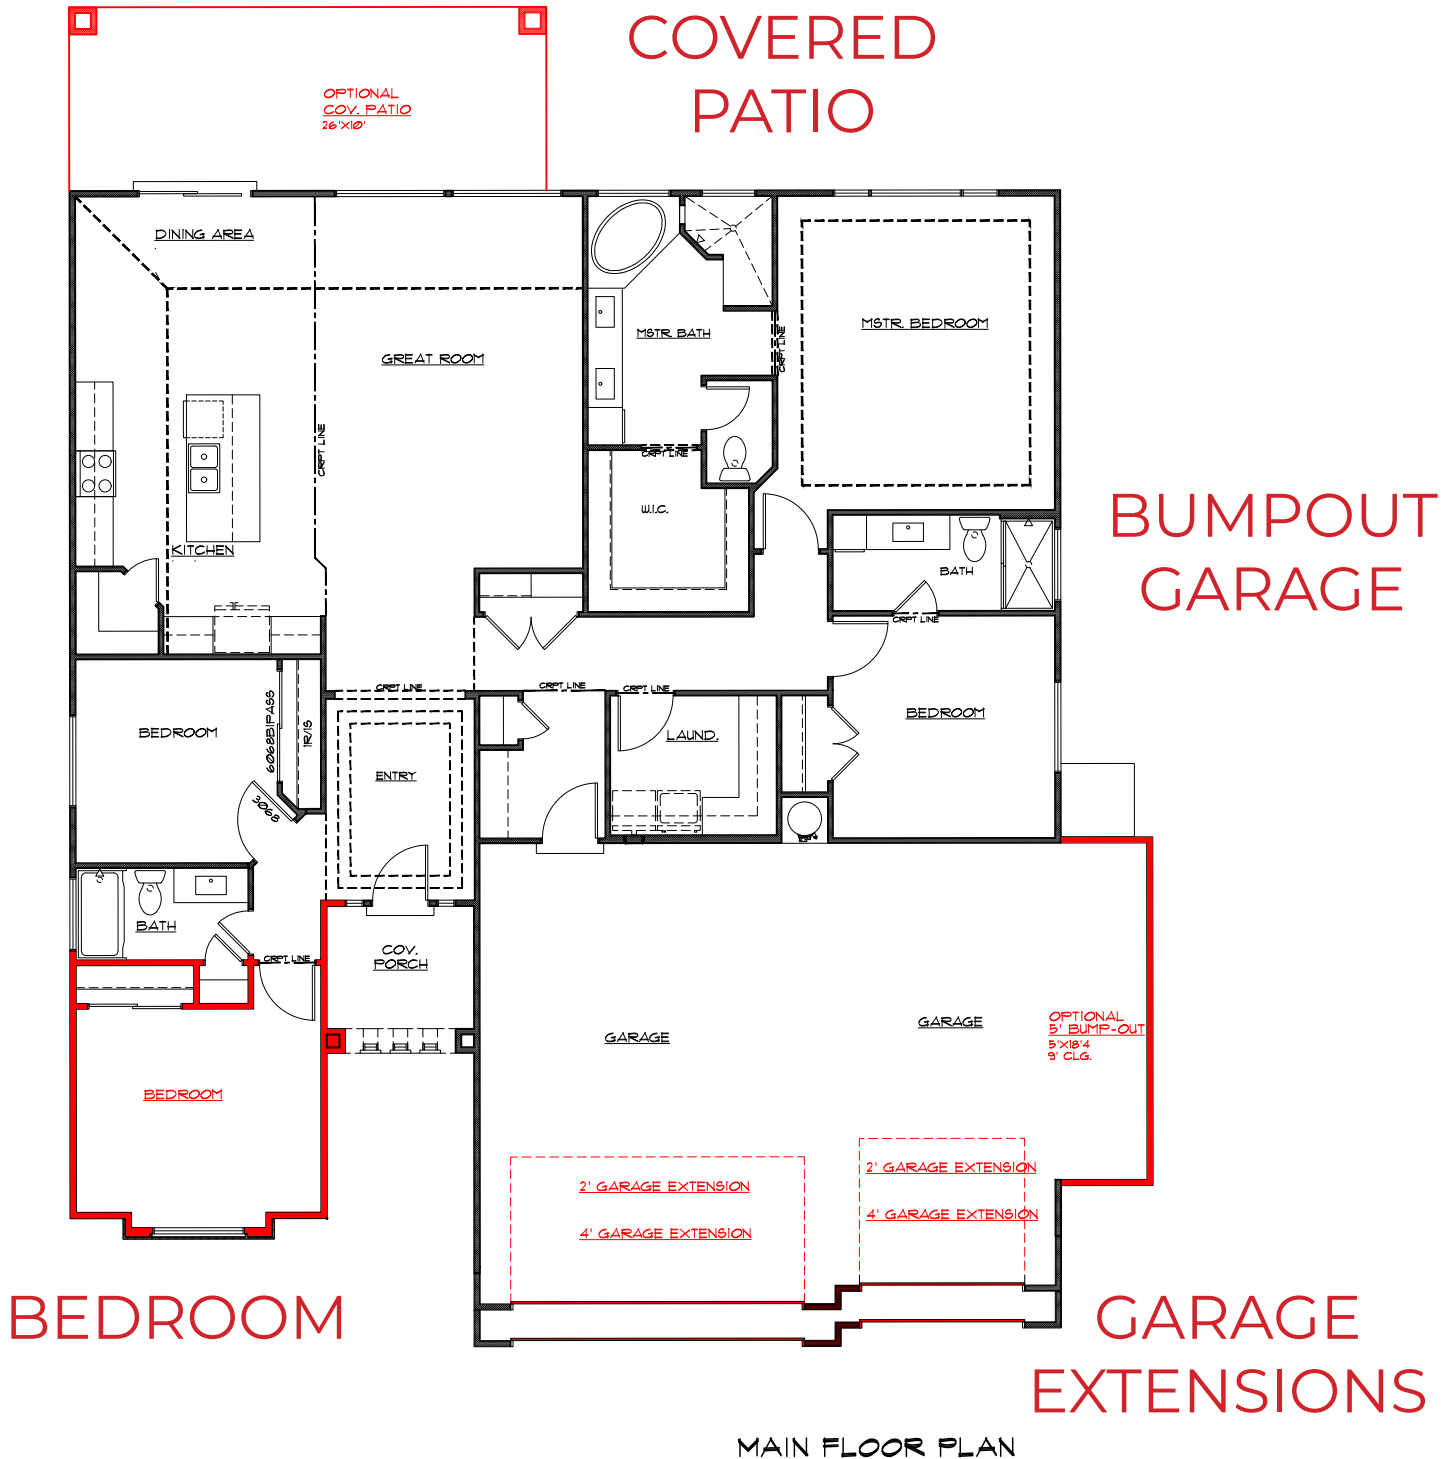

Plan 2224 OPTIONS

2866 S Varano Way
St. George, UT
435.216.1220

Floor plan may vary depending on elevation and location