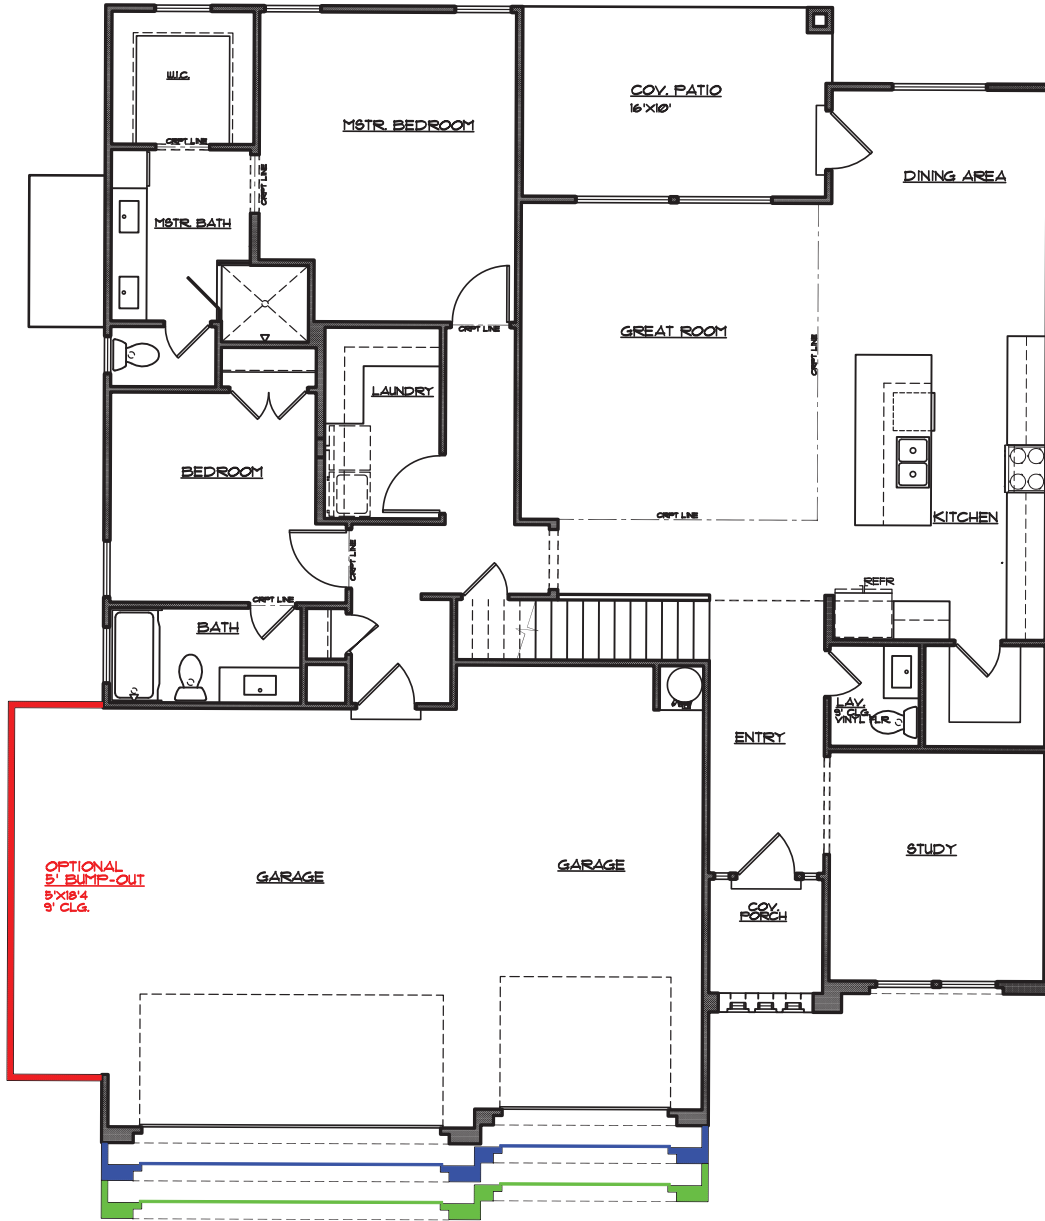

Plan 2984 OPTIONS

RED WATERS

537 S Mirage Dr
Washington, UT
435.652.5236

MAIN FLOOR PLAN

- 4' Extension
- 2' Extension
- 5' Bump-out

Floor plan may vary depending on elevation and location