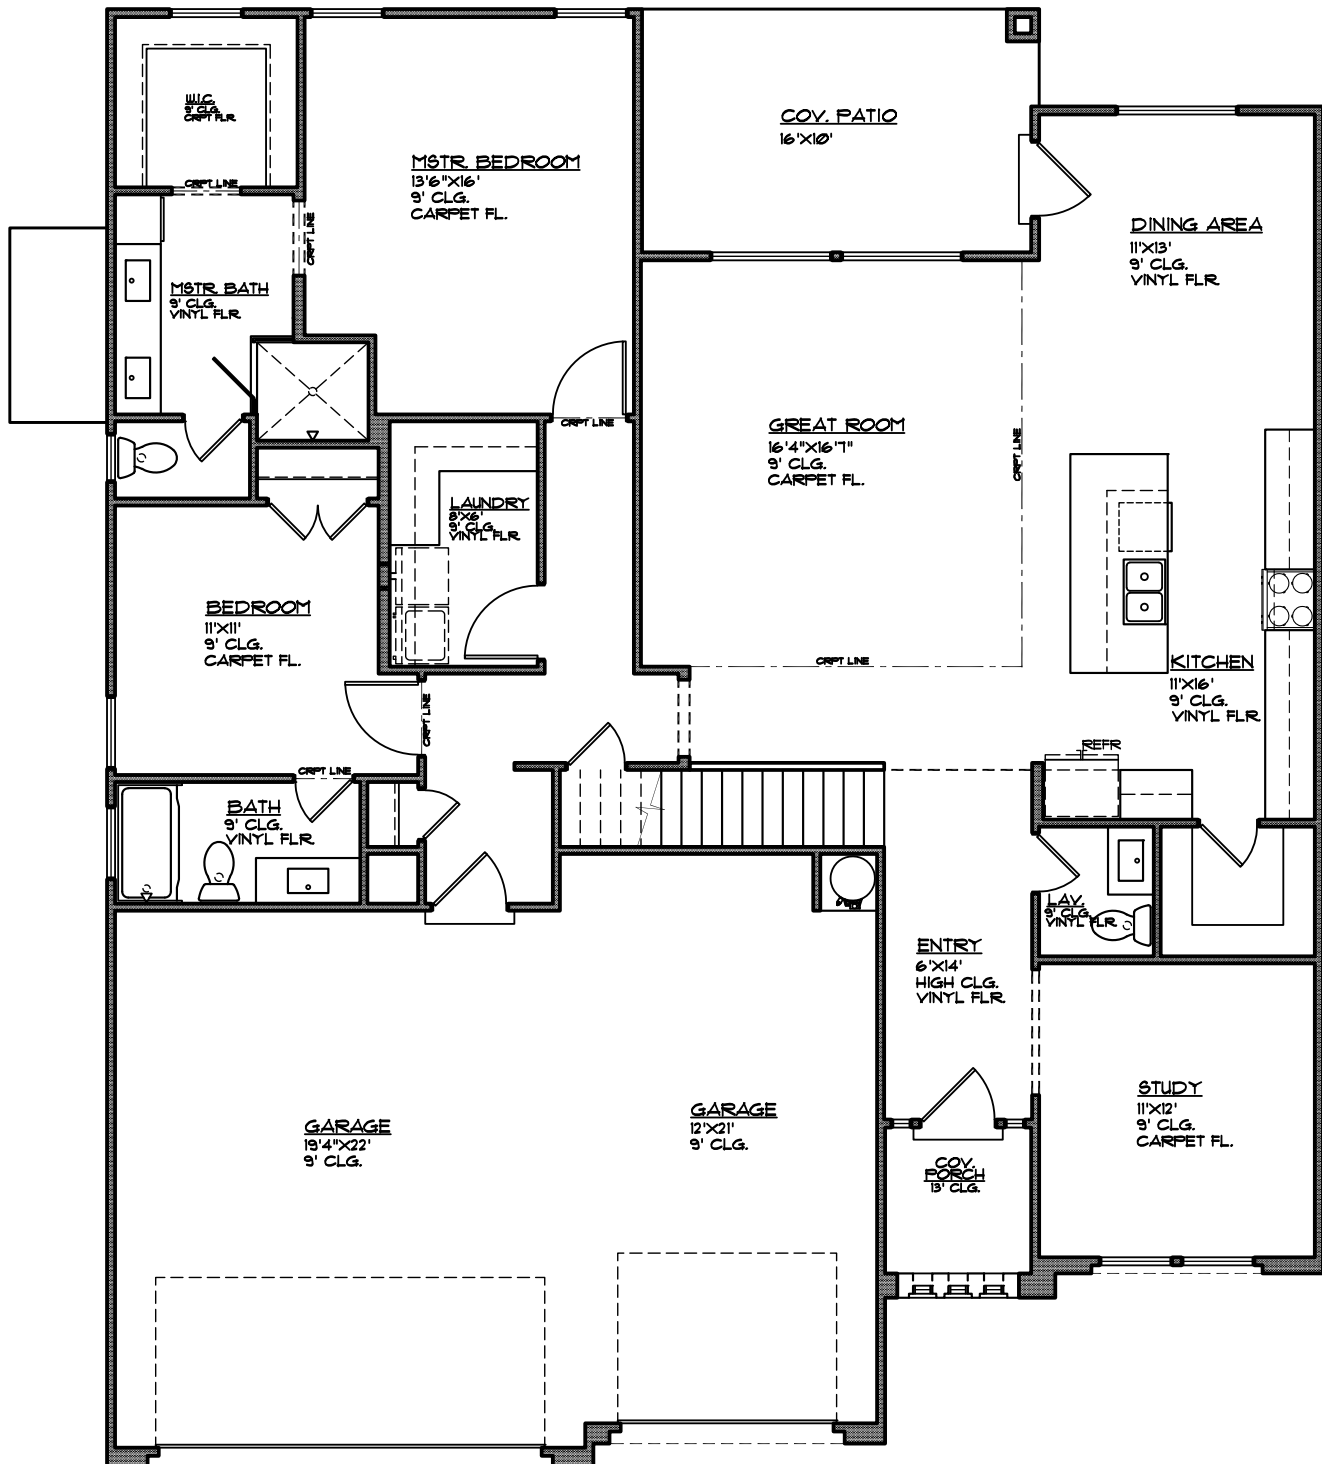

Plan 2984 ELEVATIONS

RED WATERS

537 S Mirage Dr
Washington, UT
435.652.5236

Monterey

Winslow Prairie

Roosevelt

Plan 2984 FLOOR PLAN

RED WATERS

537 S Mirage Dr
Washington, UT
435.652.5236

2,984 Sqft • 6 Beds • 3.5 Baths • 3 Garages • 50' ► x 60' ▲

FLOOR PLAN

RED WATERS

537 S Mirage Dr
Washington, UT
435.652.5236

2,984 Sqft • 6 Beds • 3.5 Baths • 3 Garages • 50' ► x 60' ▲

UPPER FLOOR PLAN

UPPER FLOOR 1134 SQ. FT.