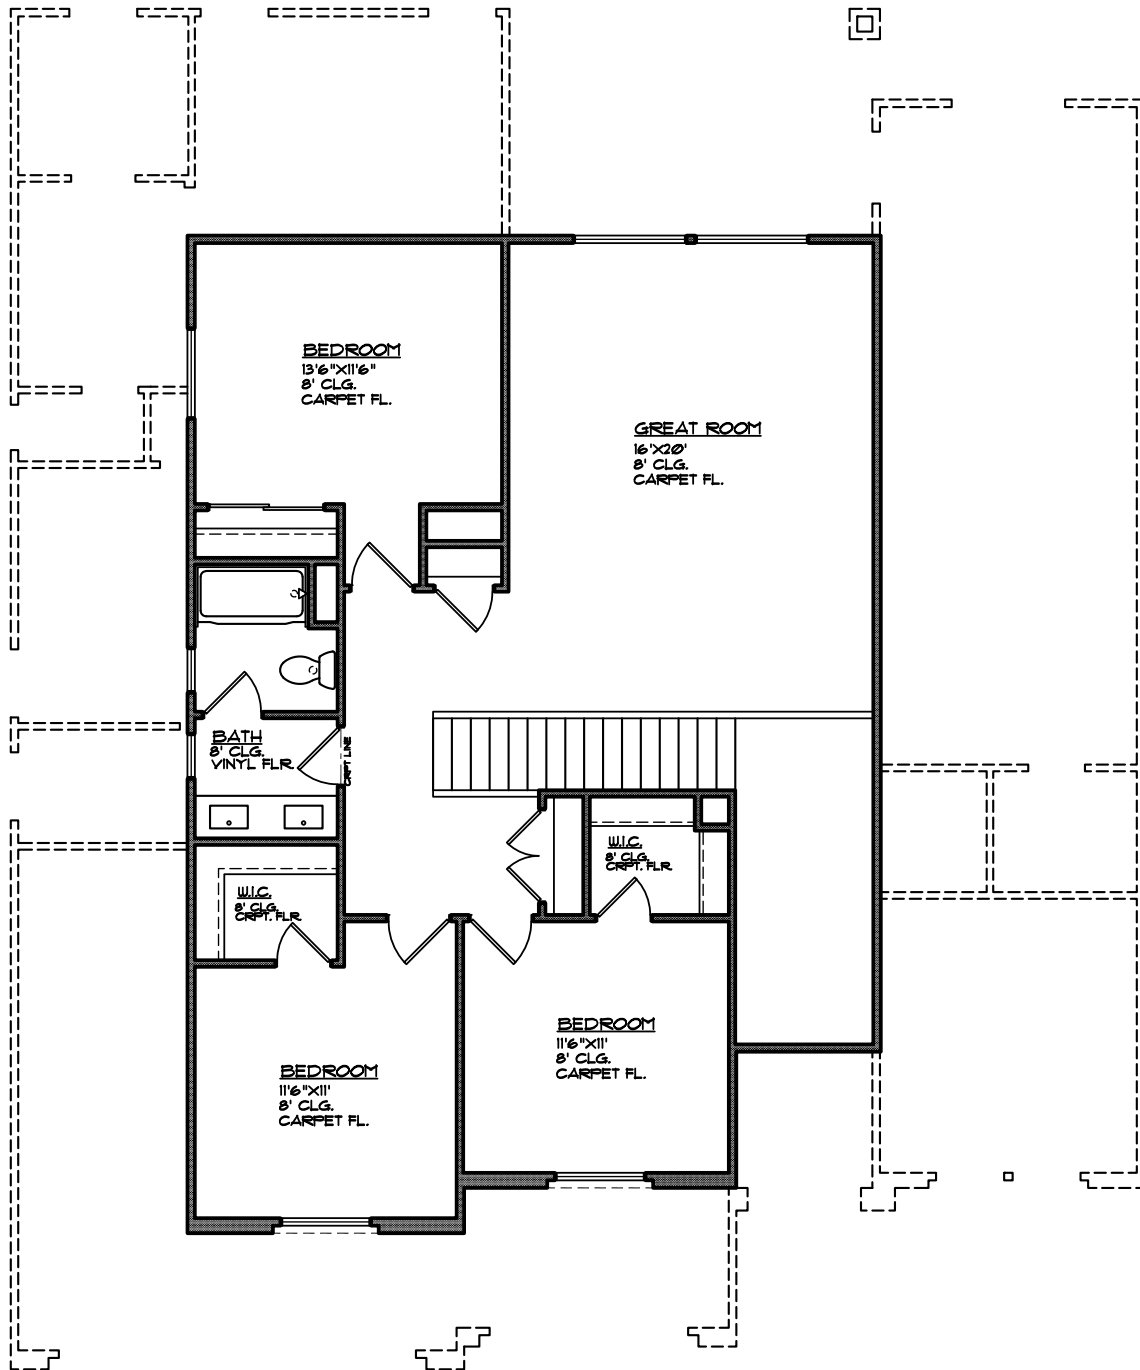

537 S Mirage Dr
Washington, UT
435.652.5236

2,984 Sqft • 6 Beds • 3.5 Baths • 3 Garages • 50' ► x 60' ▲

FLOOR PLAN

RED WATERS

537 S Mirage Dr
Washington, UT
435.652.5236

2,984 Sqft • 6 Beds • 3.5 Baths • 3 Garages • 50' ► x 60' ▲

UPPER FLOOR PLAN

UPPER FLOOR 1134 SQ. FT.