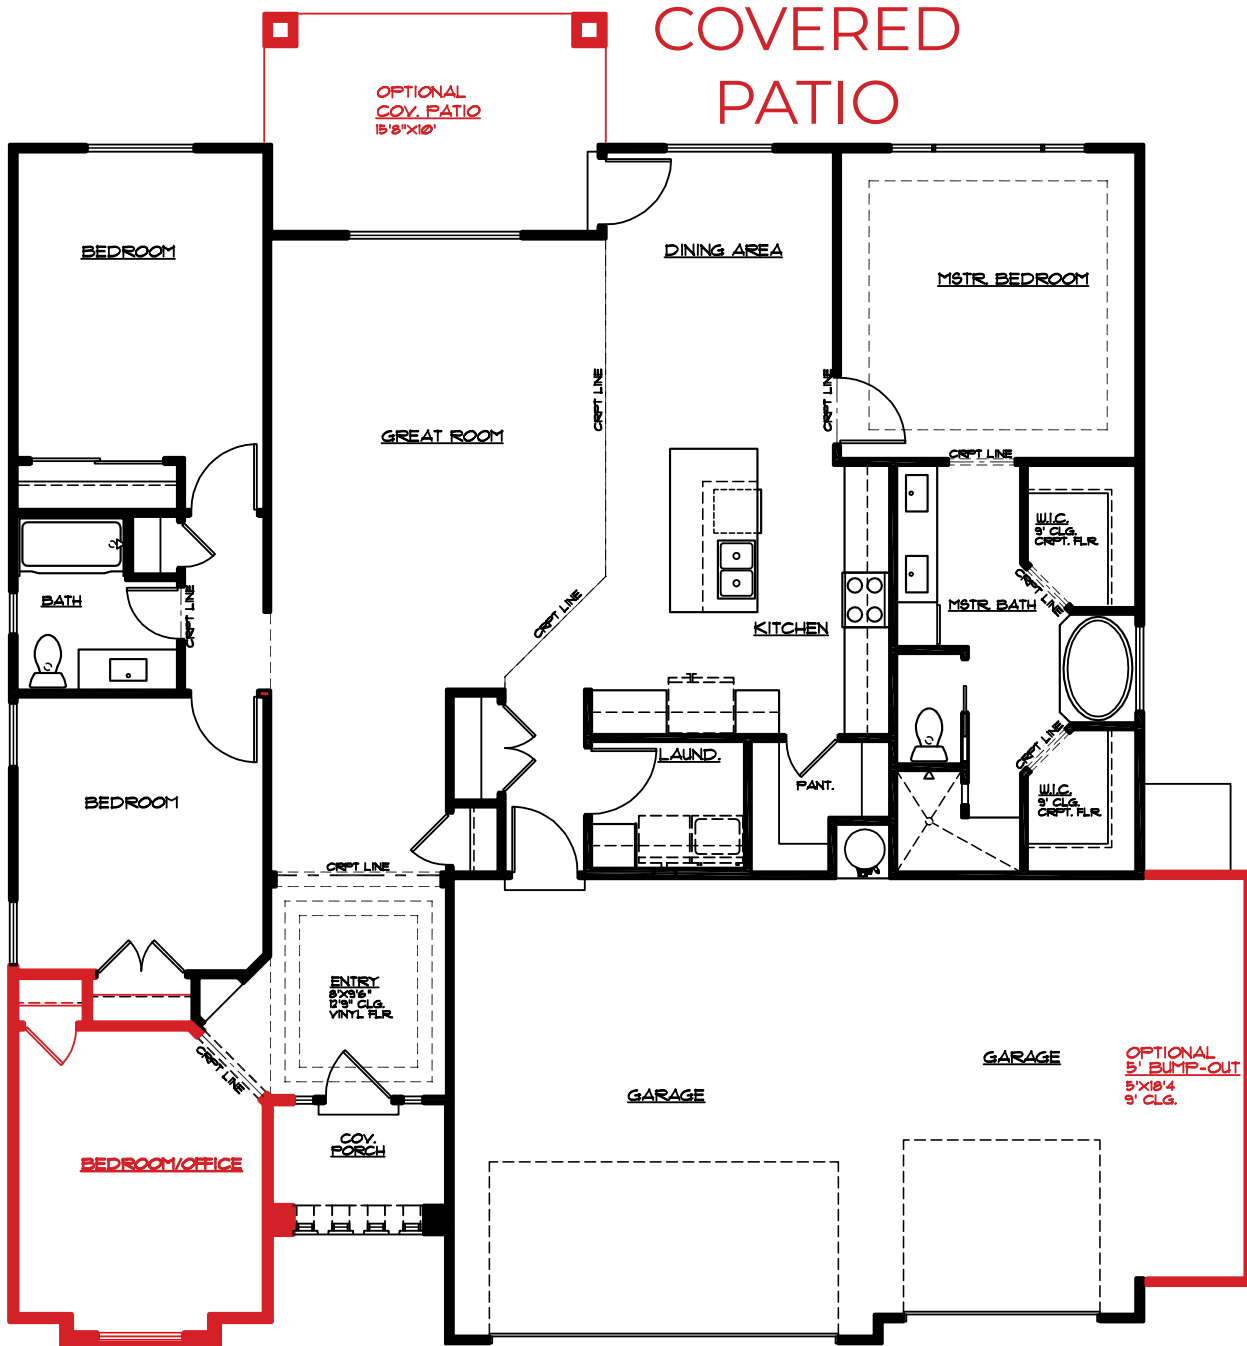

# Plan 2015 OPTIONS

4648 W. 3130 S. Street.  
Hurricane, UT 84737  
435.652.5515

BEDROOM

MAIN FLOOR PLAN

BUMP-OUT  
GARAGE

Floor plan may vary depending on elevation and location