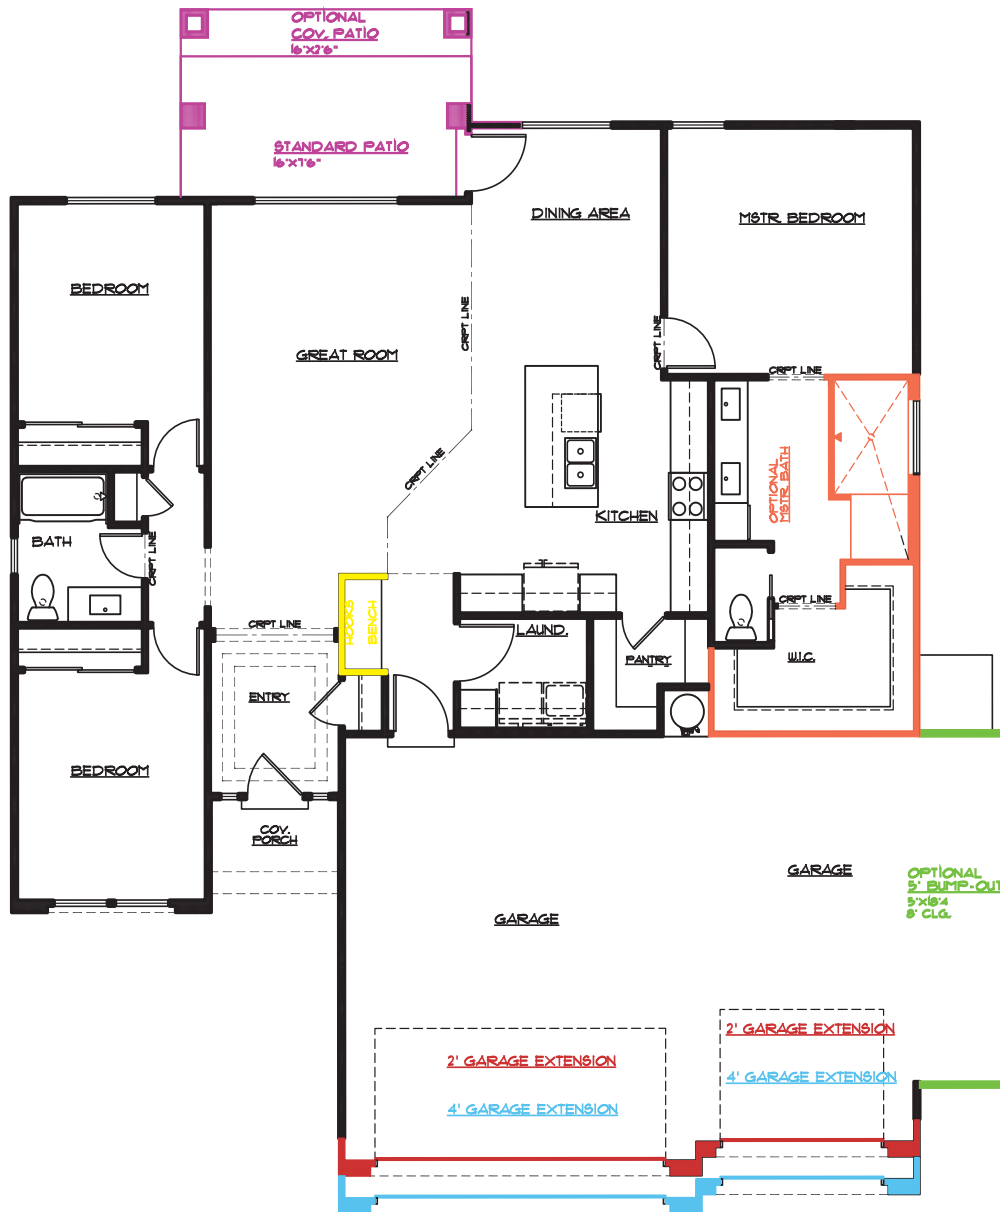

Plan 1660 OPTIONS

5949 S. White Trails
Dr. St. George, UT

MAIN FLOOR PLAN

- Covered Patio
- 2' Garage Extension
- 5' Bump-out
- 4' Garage Extension
- Mud Room
- Master Bath

Floor plan may vary depending on elevation and location