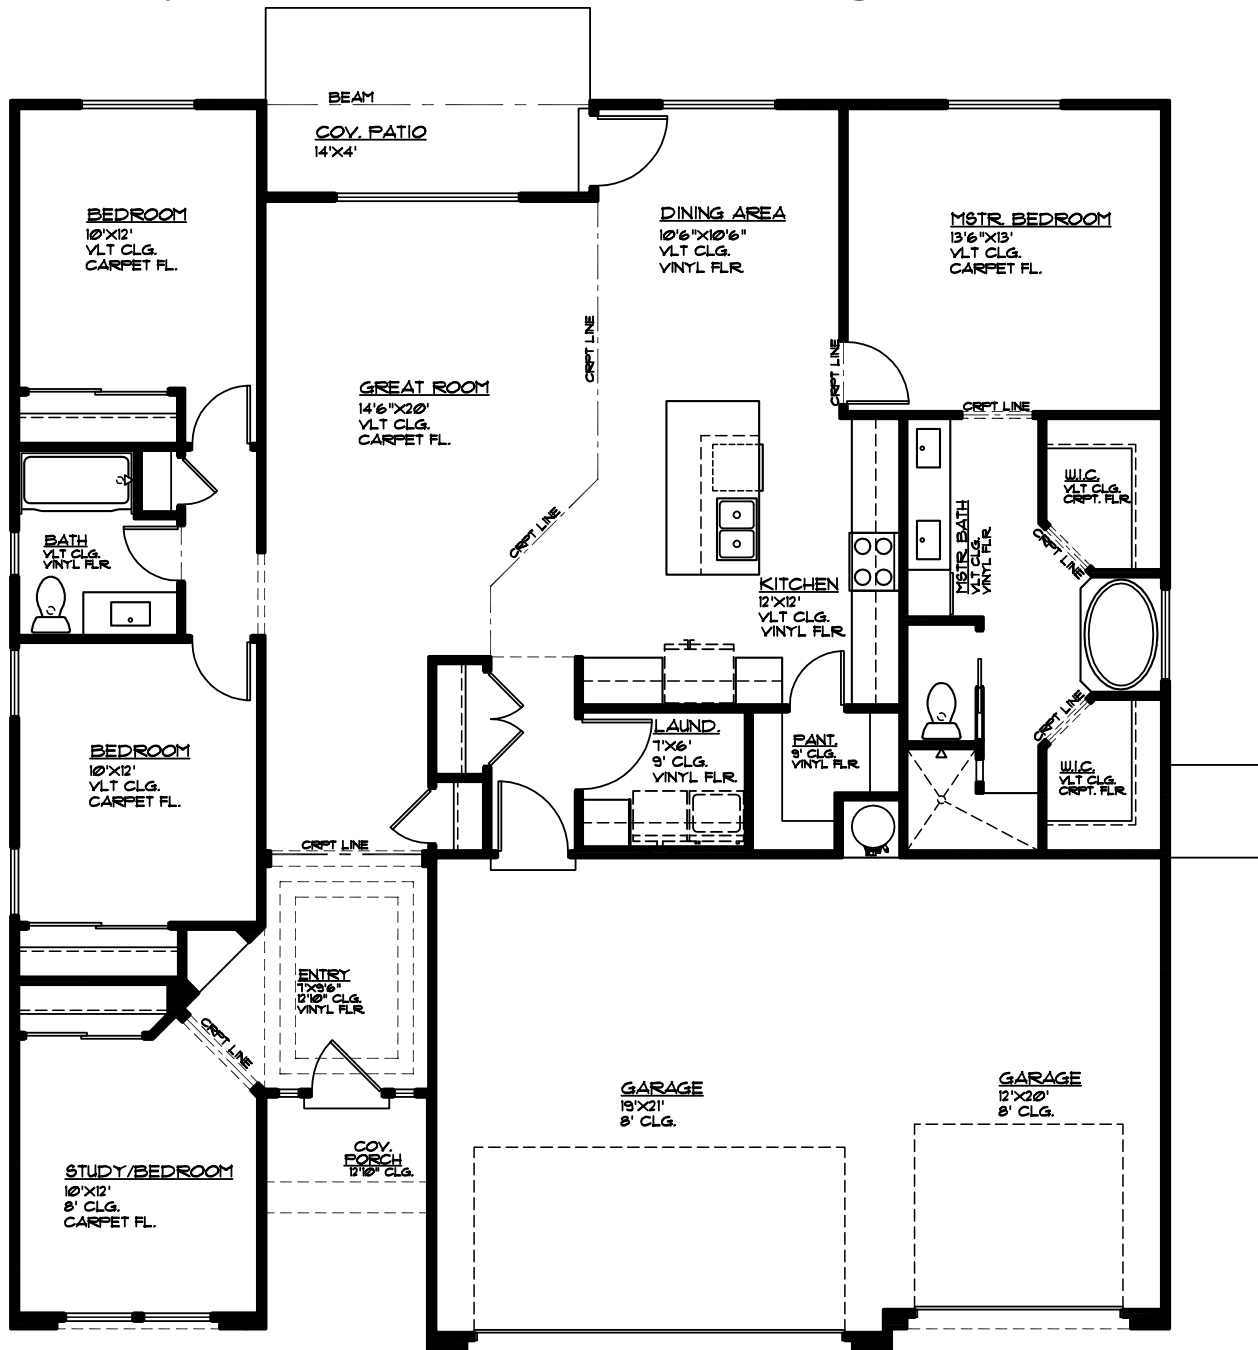

Magnolia

Monterey

Winslow Prairie

1,872 Sqft · 4 Beds · 2 Baths · 3 Garages · 50' ► x 54' ▲

MAIN FLOOR PLAN

MAIN FLOOR 1872 SQ. FT.
GARAGE AREA 673 SQ. FT.
COV. PORCH 35 SQ. FT.
COV. PATIO 56 SQ. FT.