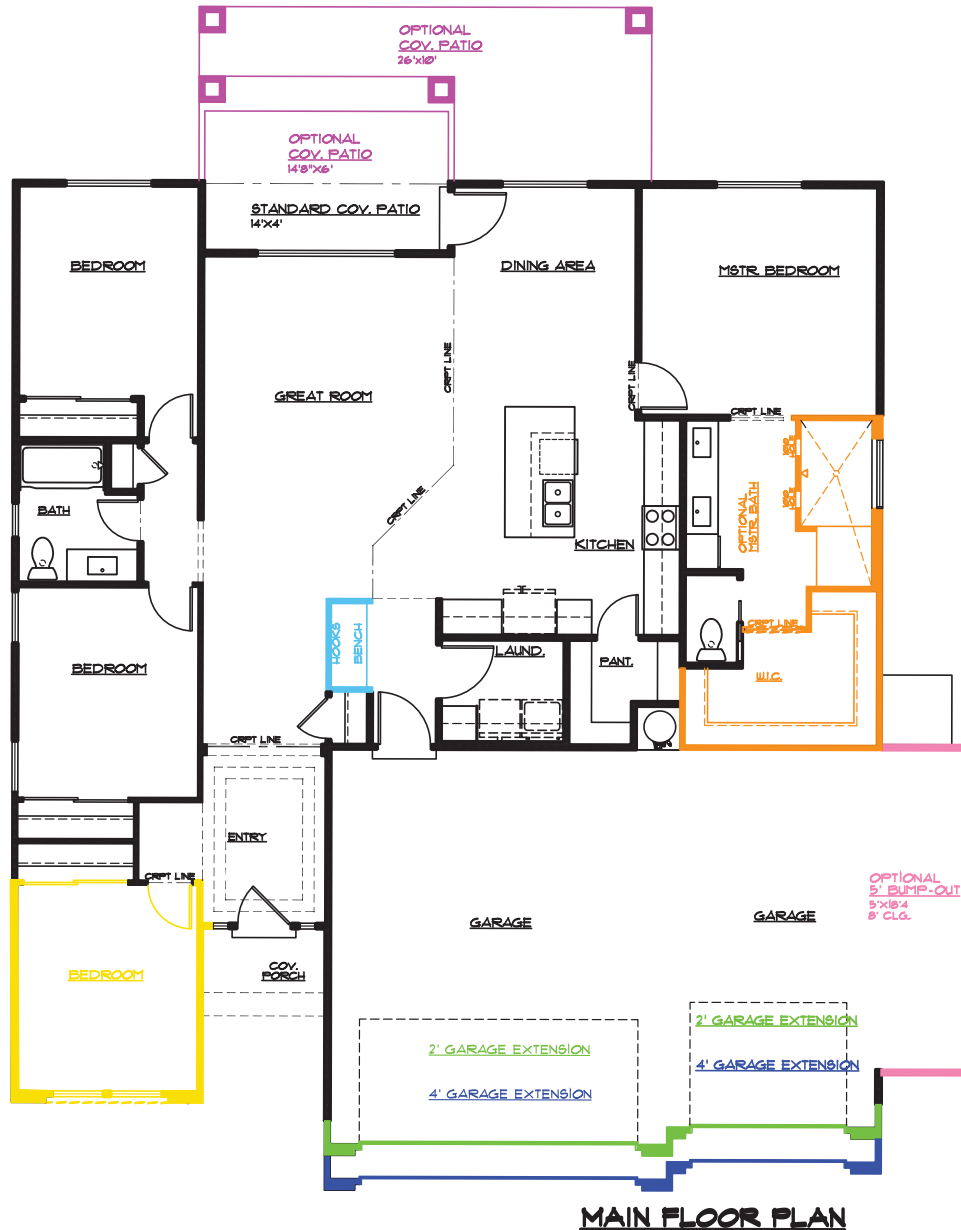

Plan 1872 OPTIONS

5949 S. White Trails
Dr. St. George, UT

- Covered Patio
- 2' Garage Extension
- 5' Bump-out
- 4' Garage Extension
- Mud Room
- Bedroom
- Master Bath

Floor plan may vary depending on elevation and location