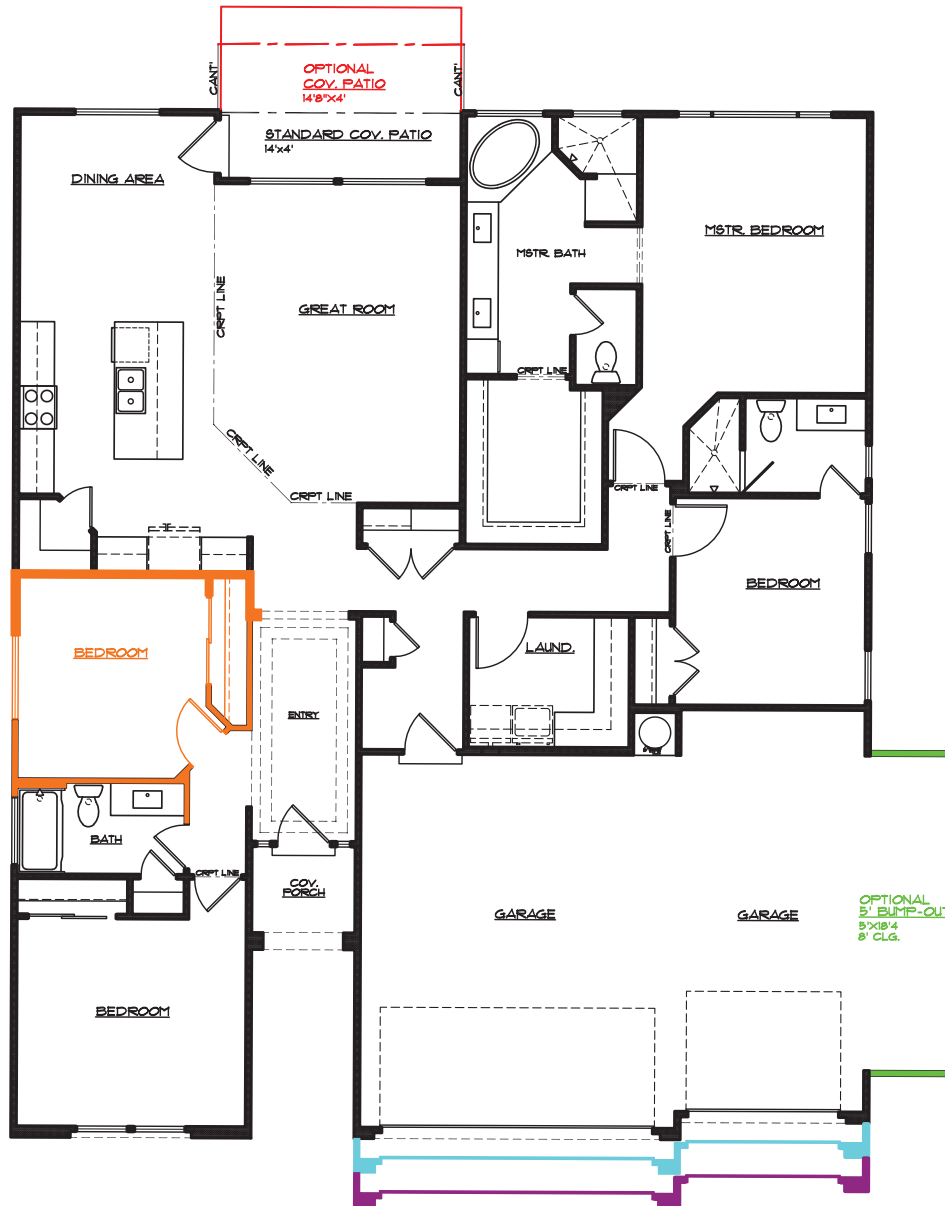

5949 S. White Trails
Dr. St. George, UT

MAIN FLOOR PLAN

- Covered Patio
- 2' Garage Extension
- 5' Bump-out
- 4' Garage Extension
- Bedroom Option

Floor plan may vary depending on elevation and location