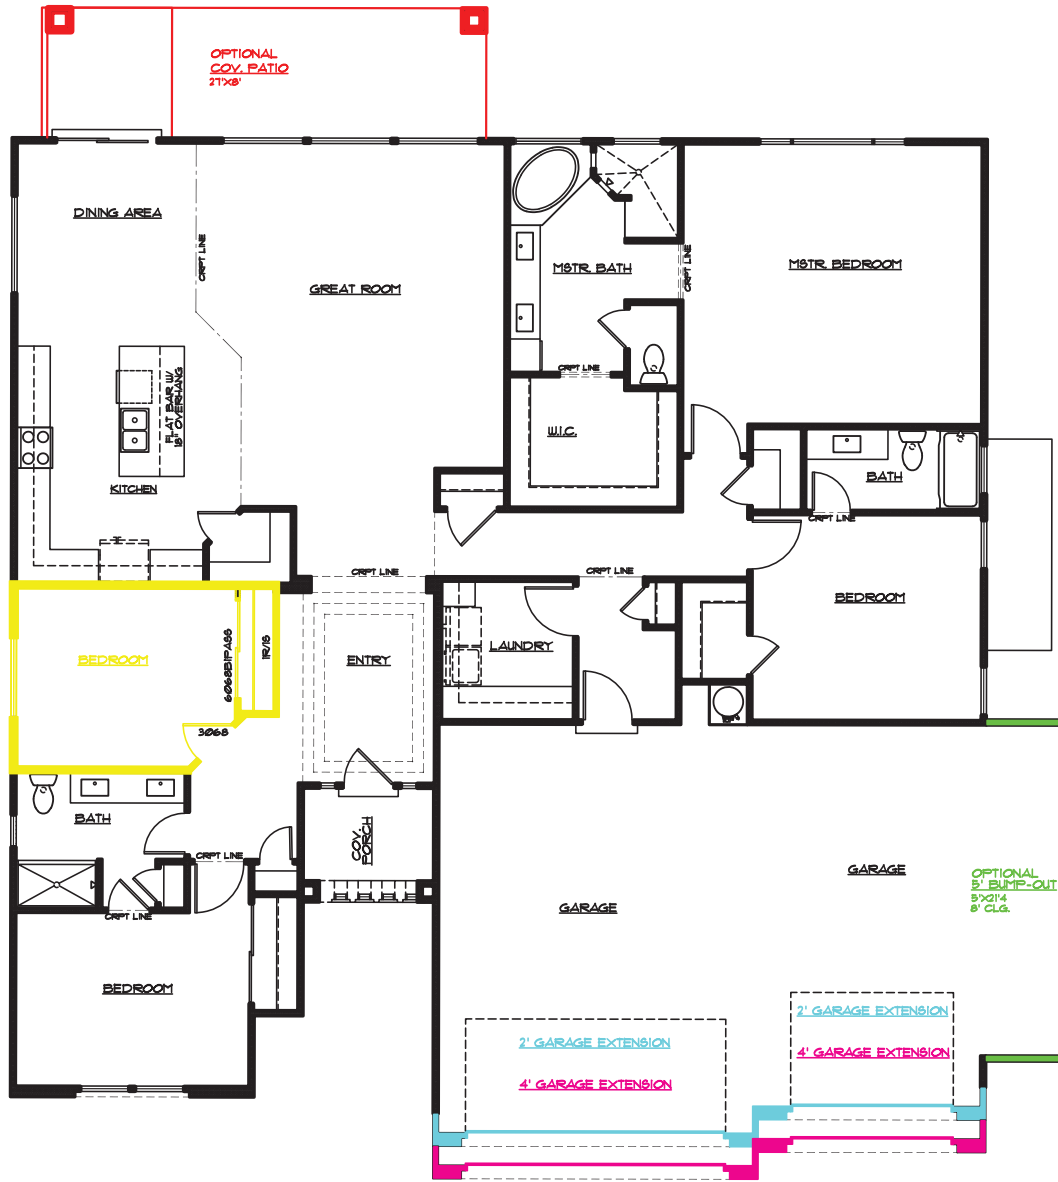

Plan 2592 OPTIONS

5949 S. White Trails
Dr. St. George, UT

MAIN FLOOR PLAN

- Covered Patio
- 2" Garage Extension
- 5' Bump-out
- 4" Garage Extension
- Bedroom Option

Floor plan may vary depending on elevation and location