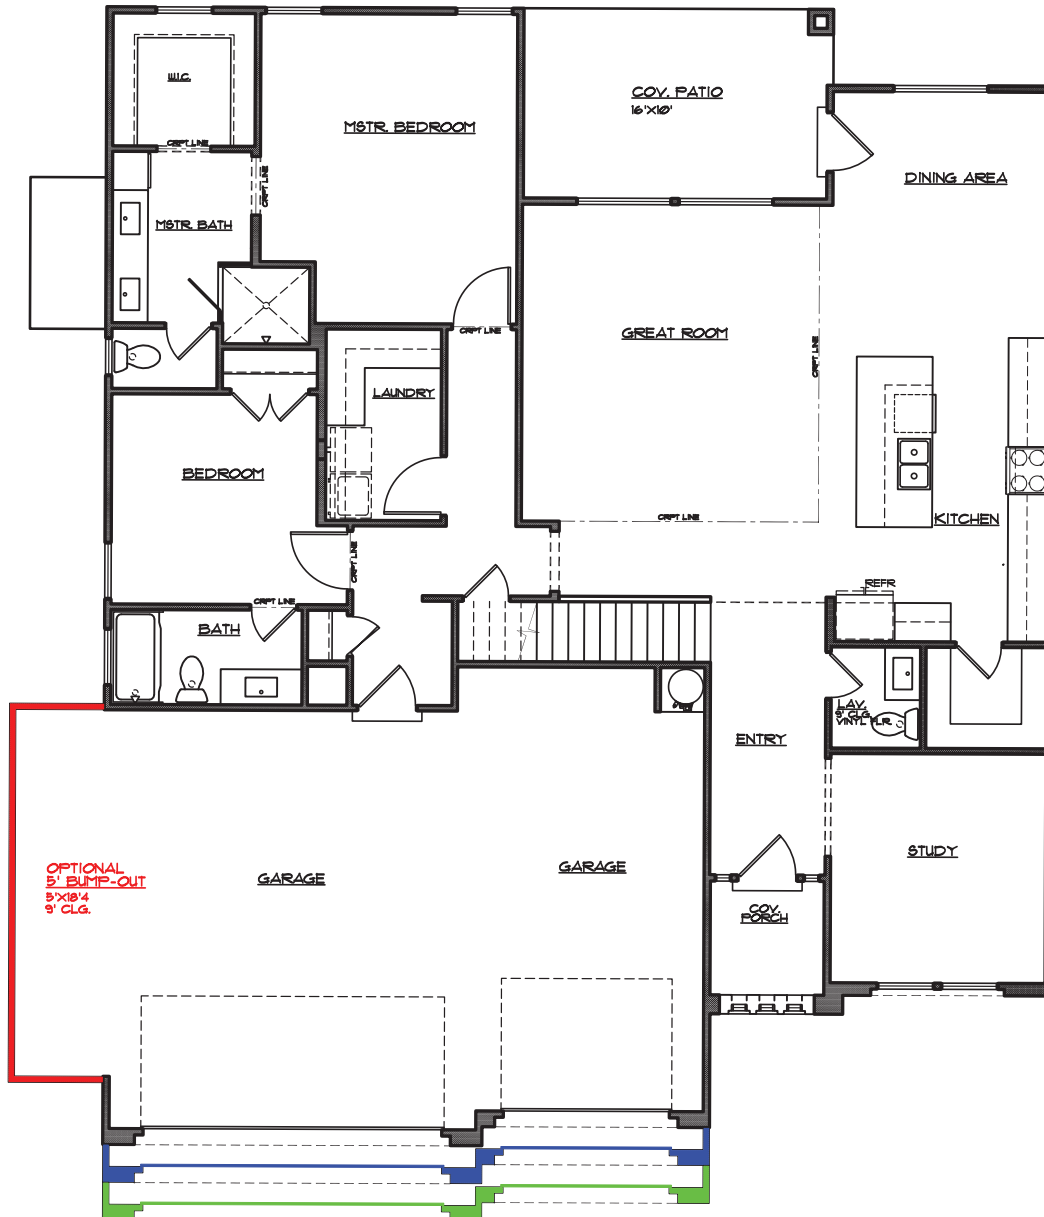

Plan 2984 OPTIONS

5949 S. White Trails
Dr. St. George, UT

MAIN FLOOR PLAN

-  4' Extension
-  2' Extension
-  5' Bump-out

Floor plan may vary depending on elevation and location