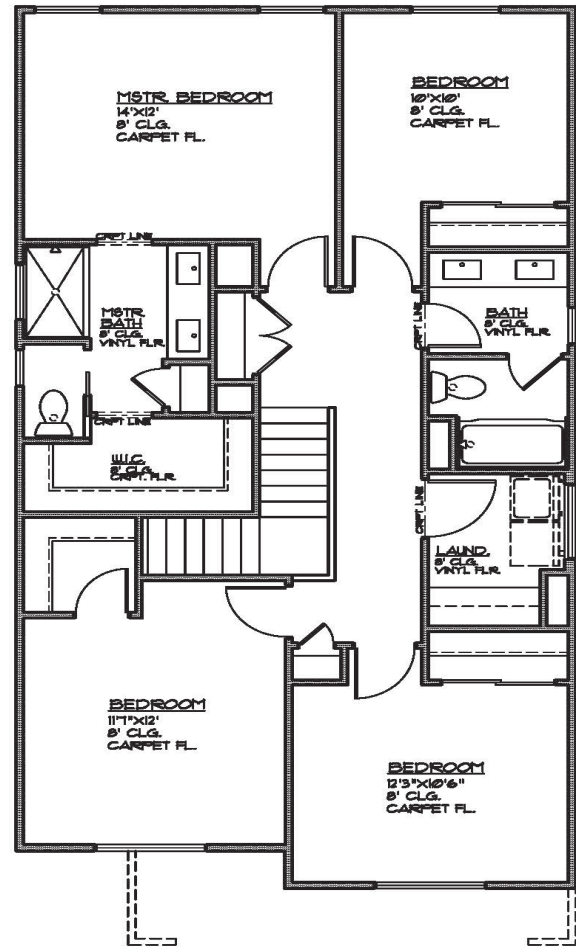

# Plan 1824 FLOOR PLAN

WHITE TRAILS

6068 S. White Trails Dr.  
St. George, UT  
84790

1824 Sqft · 4 Beds · 2.5 Baths · 2 Garages · 25' ▶ x50' ▲

### MAIN FLOOR PLAN

MAIN FLOOR - 716 SQ. FT.  
GARAGE AREA - 386 SQ. FT.  
COV. PORCH - 40 SQ. FT.  
COV. PATIO - 34 SQ. FT.

### UPPER FLOOR PLAN

UPPER FLOOR - 1108 SQ. FT.