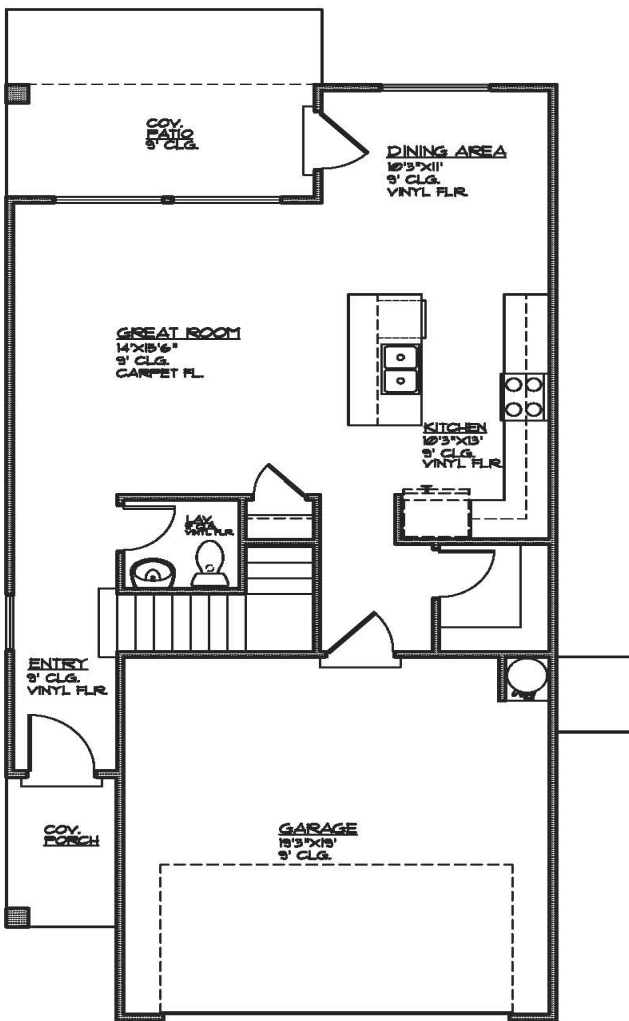

# Plan 1824 FLOOR PLAN

WHITE TRAILS

6068 S. White Trails Dr.  
St. George, UT  
84790

1824 Sqft · 4 Beds · 2.5 Baths · 2 Garages · 25' ▶ x50' ▲

### MAIN FLOOR PLAN

MAIN FLOOR - 716 SQ. FT.  
GARAGE AREA - 386 SQ. FT.  
COV. PORCH - 40 SQ. FT.  
COV. PATIO - 34 SQ. FT.

### UPPER FLOOR PLAN

UPPER FLOOR - 1108 SQ. FT.