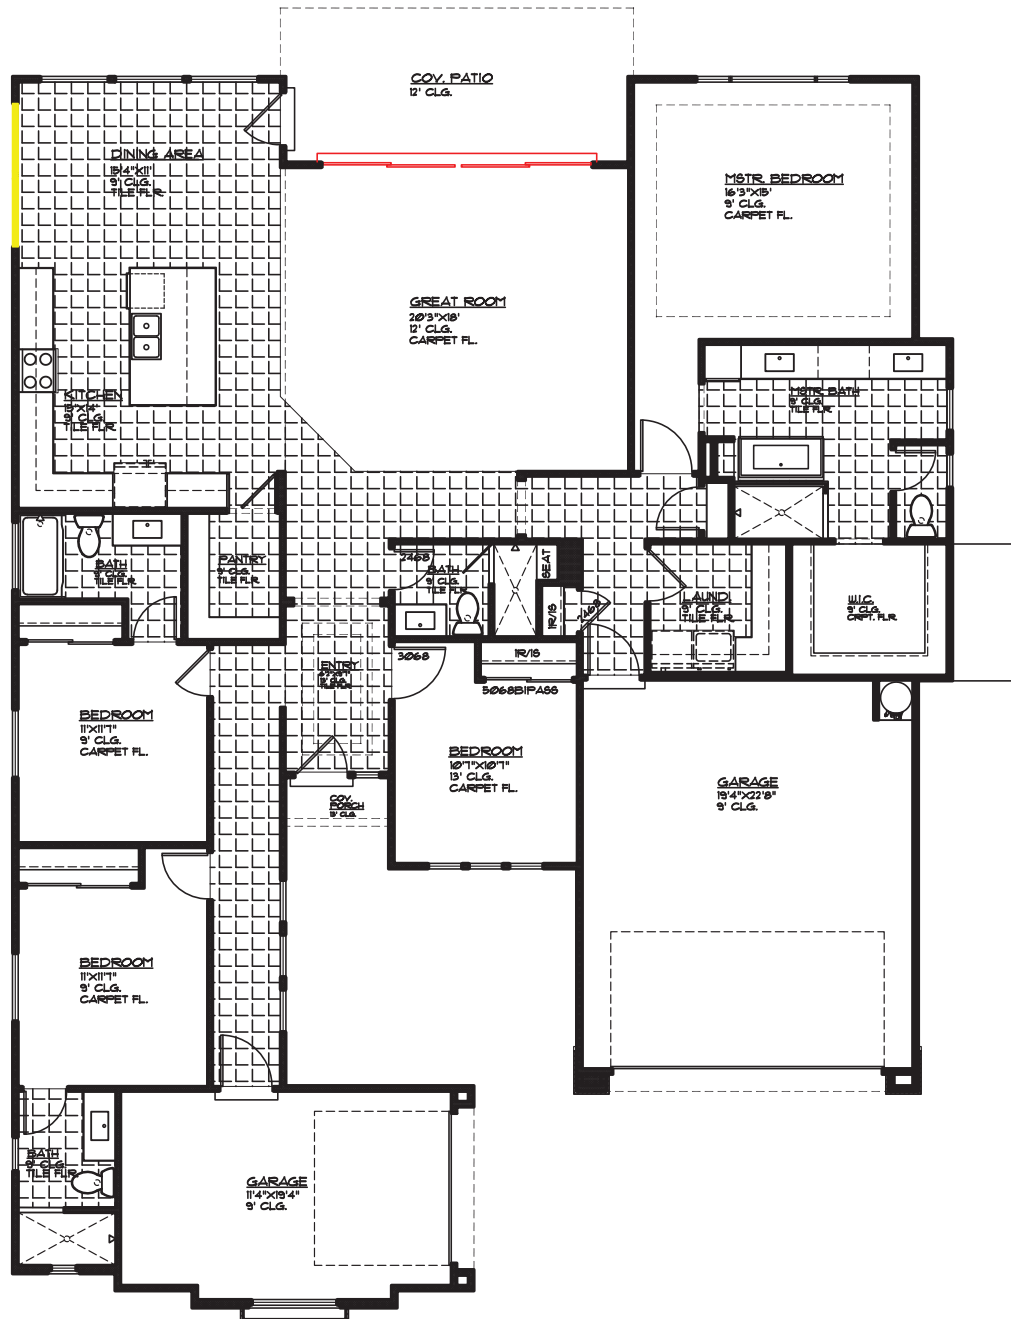

# Plan 2412 OPTIONS

2866 S Varano Way  
St. George, UT  
435.216.1220

 Side Windows  Great Room Patio Door

Floor plan may vary depending on elevation and location