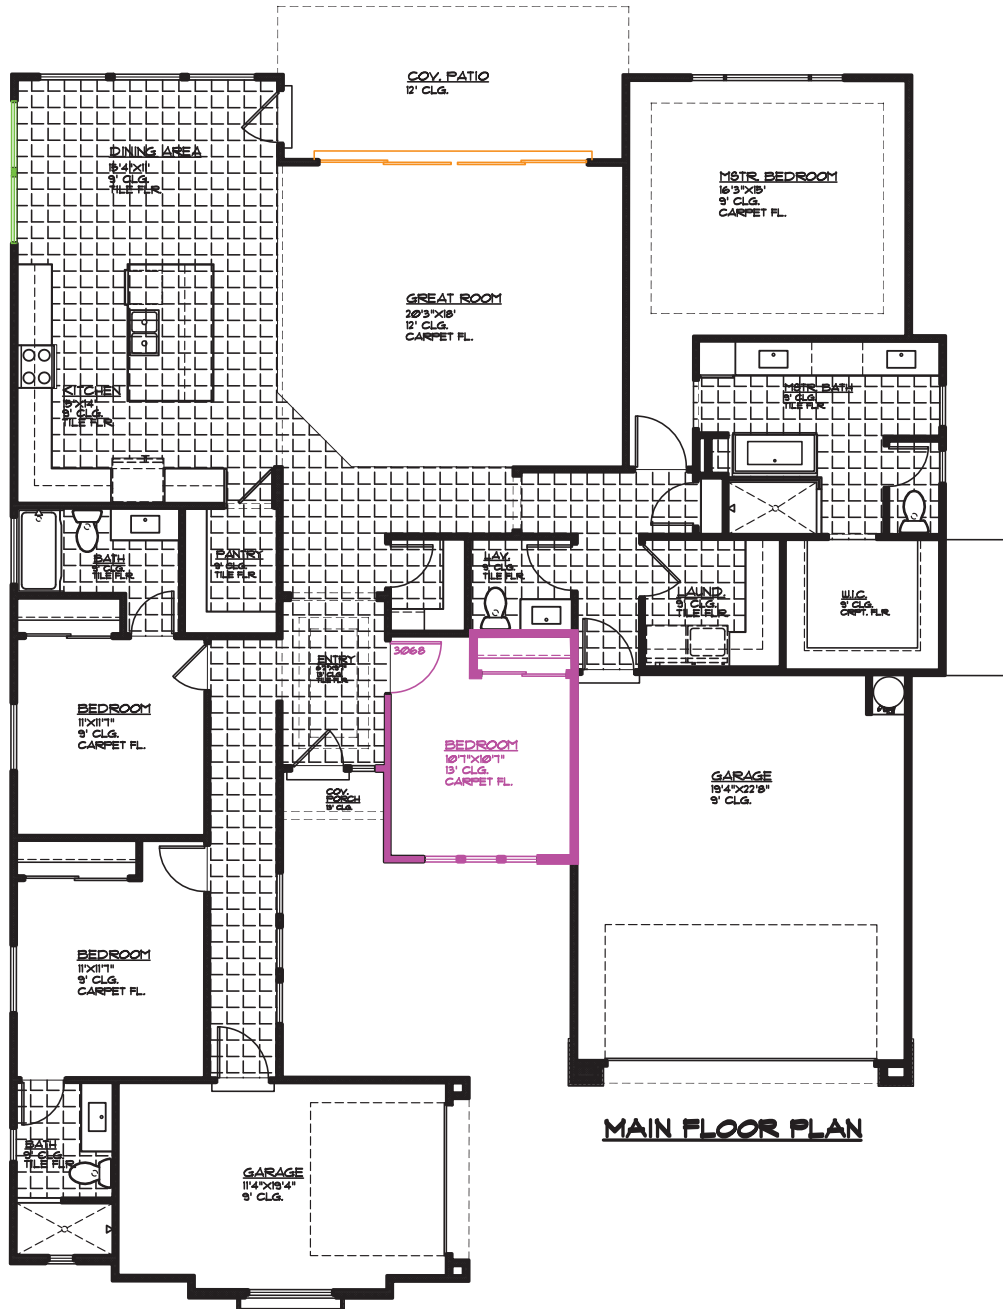

Plan 2412 OPTIONS

2866 S Varano Way
St. George, UT
435.216.1220

- Bedroom
- Side Windows
- Great Room Patio Door

Floor plan may vary depending on elevation and location