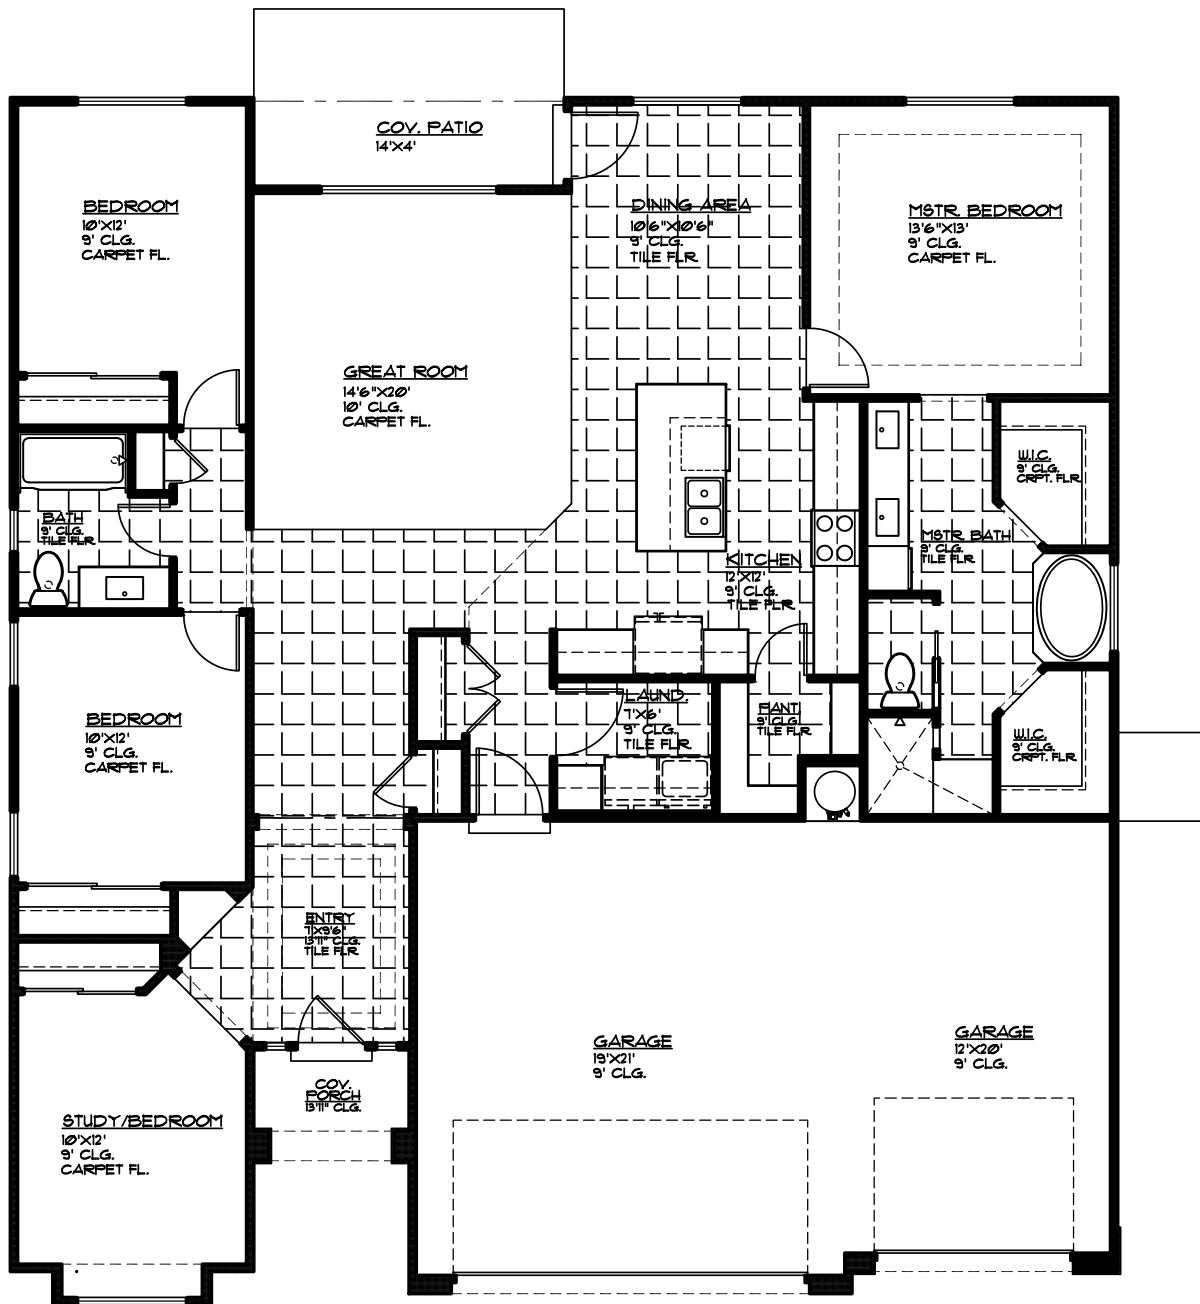

## Magnolia

# Plan 1872 FLOOR PLAN

Maple Meadows

2943 S. Maplecrest Dr.  
St. George, UT 84790

1,872 Sqft • 4 Beds • 2 Baths • 3 Garages • 50' ► x 54' ▲

## MAIN FLOOR PLAN

MAIN FLOOR 1872 SQ. FT.  
GARAGE AREA 673 SQ. FT.  
COV. PORCH 35 SQ. FT.