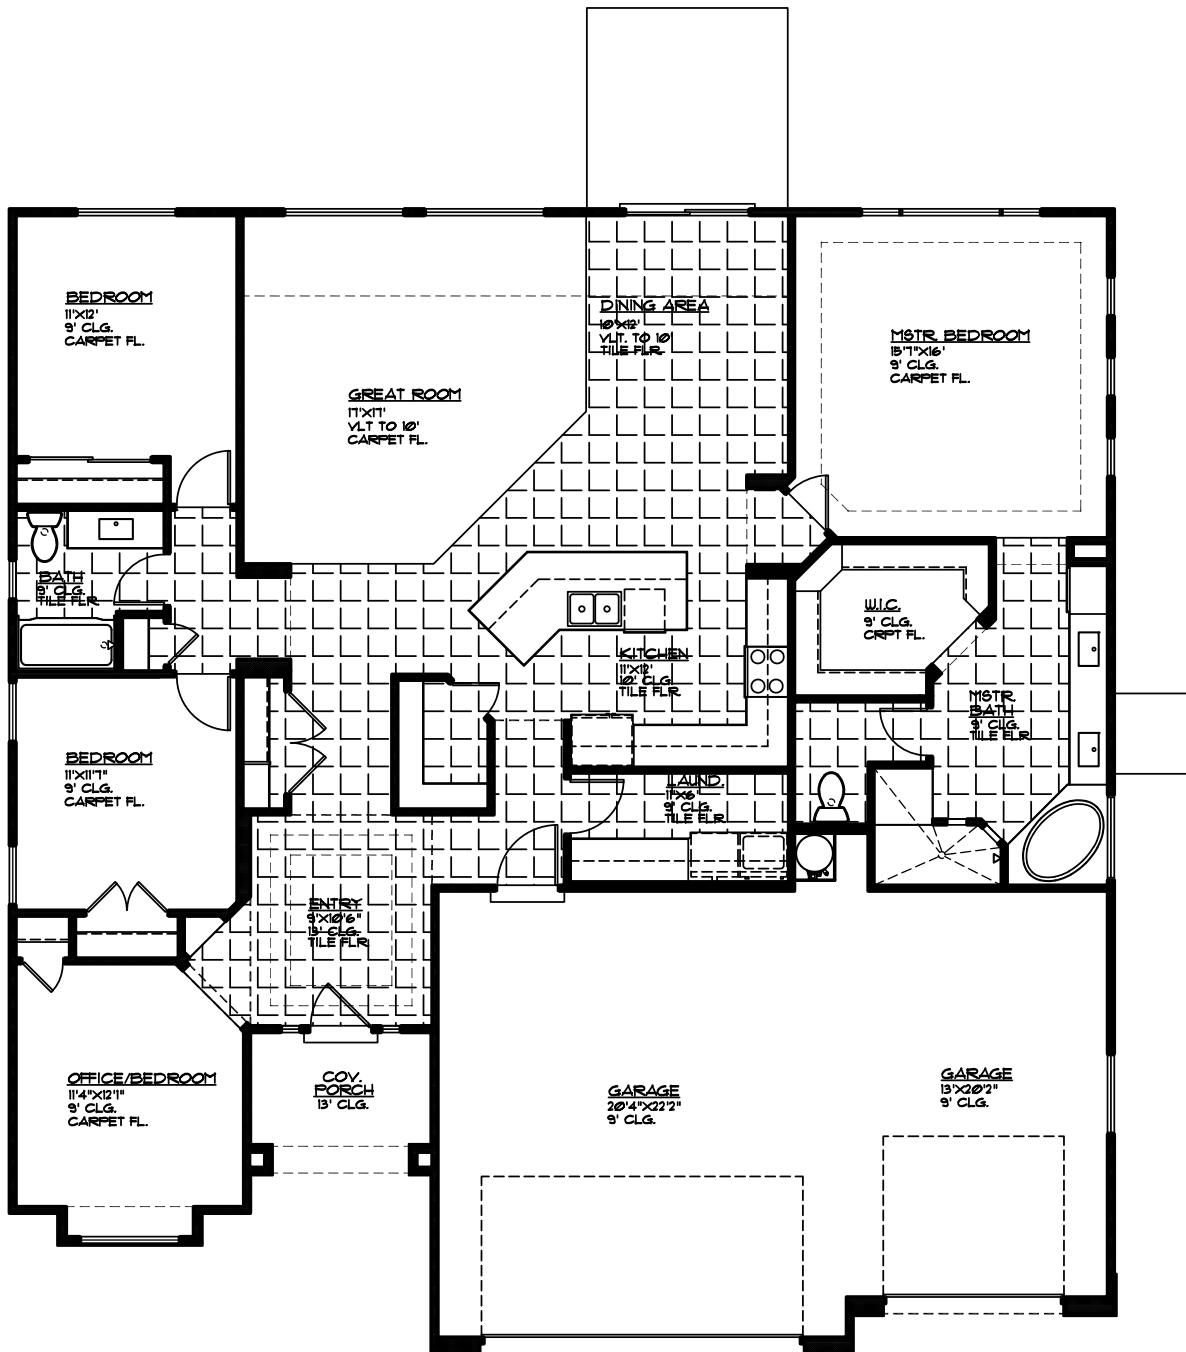

Maple Meadows

2943 S. Maplecrest Dr.
St. George, UT 84790

Aster

Camellia

Magnolia

Plan 2114 FLOOR PLAN

Maple Meadows

2943 S. Maplecrest Dr.
St. George, UT 84790

2,114 Sqft • 4 Beds • 2 Baths • 3 Garages • 55' ► x 57' ▲

MAIN FLOOR PLAN

MAIN FLOOR = 2114 SQ. FT.
GARAGE AREA = 165 SQ. FT.
COV. PORCH = 63 SQ. FT.