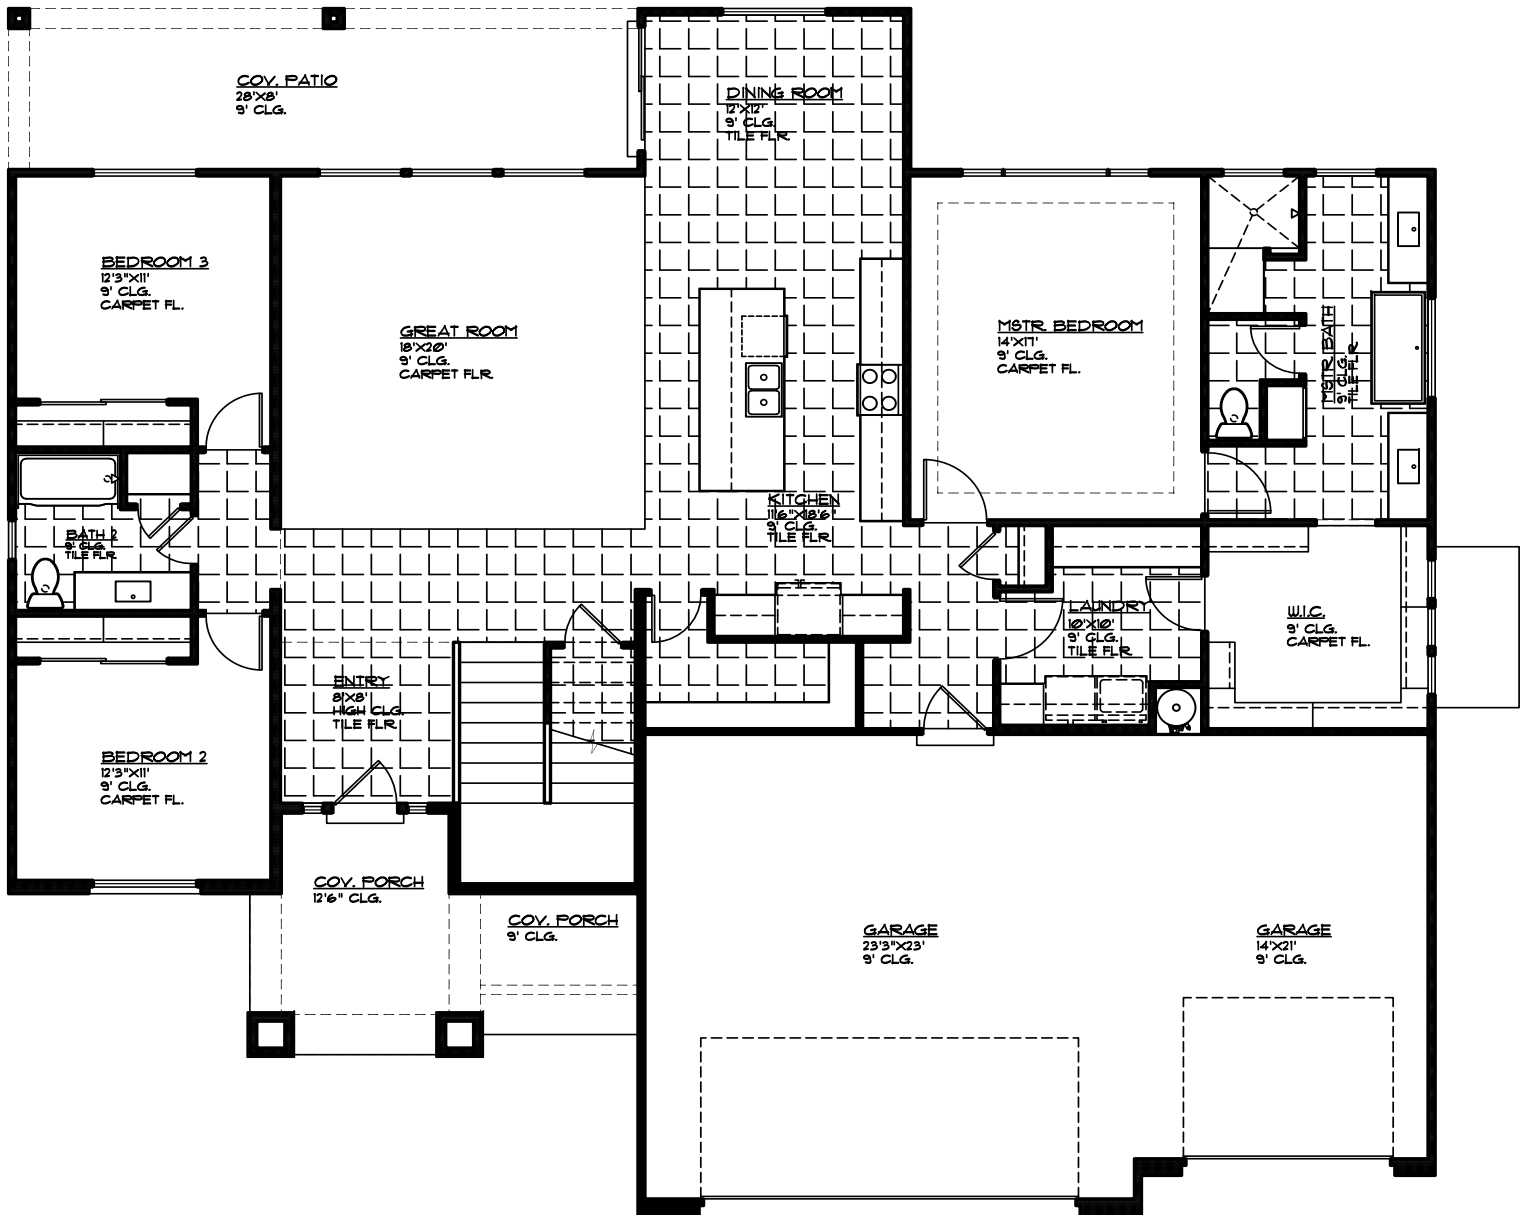

# Plan 3586 FLOOR PLAN

Maple Meadows

2943 S. Maplecrest Dr.  
St. George, UT 84790

3,586 Sqft • 7 Beds • 4 Baths • 3 Garages • 68' ► x 60' ▲

### MAIN FLOOR PLAN

MAIN FLOOR - 2198 SQ. FT.  
GARAGE AREA - 900 SQ. FT.  
COV. PORCH - 158 SQ. FT.  
COV. PATIO - 240 SQ. FT.